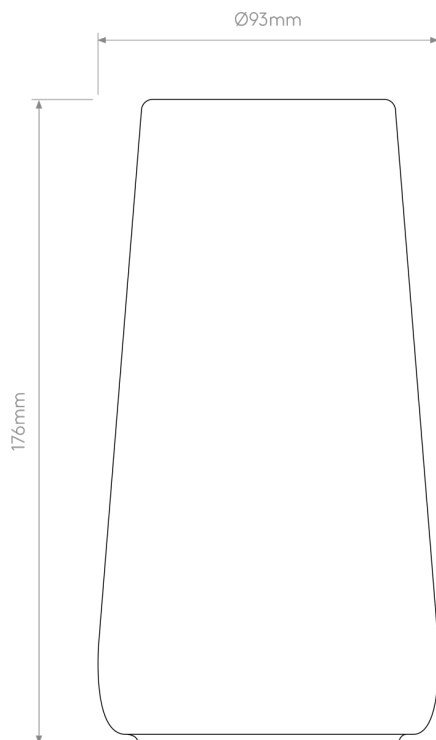

Astro Lighting - Beauville - 5033005 - White Glass Shade

REFERENCE

- SKU: FCL-12281
- Supplier SKU: 5033005
- Barcode: 5038856041866

CATEGORY

- Brand: Astro Lighting Professional
- Family: Beauville
- Category: Indoor Lighting / Shade / Glass

APPEARANCE

- Shade: Opal Glass

DIMENSION

- Height: 176mm
- Diameter: 93mm
- Weight: .2kg

LIGHT SOURCE

- Lamp included: No
- Lamp detail: 60W Max E27 ES (required)
- Dimmable
- Energy class: Not applicable
- Switch: No

SPECIFICATION

- Ingress protection: IP20
- Voltage: 230V

CONTACT