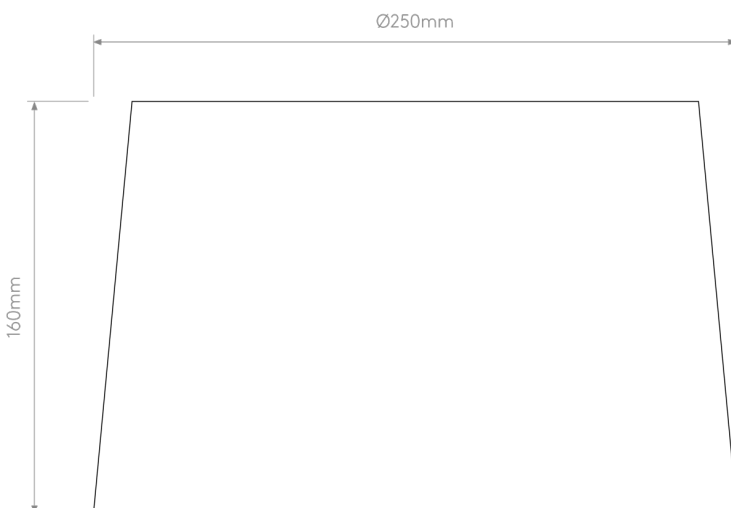

Astro Lighting - Tapered Round - 5035003 - White Fabric Shade

REFERENCE

- SKU: FCL-12286
- Supplier SKU: 5035003
- Barcode: 5038856042184

CATEGORY

- Brand: Astro Lighting Professional
- Family: Tapered Round
- Category: Indoor Lighting / Shade / Fabric

APPEARANCE

- Shade: White Cotton

DIMENSION

- Height: 160mm
- Diameter: 250mm
- Weight: .2kg

LIGHT SOURCE

- Lamp included: No
- Lamp detail: 40W Max E27 ES (required)
- Dimmable
- Energy class: Not applicable
- Switch: No

SPECIFICATION

- Ingress protection: IP20
- Voltage: 230V

CONTACT