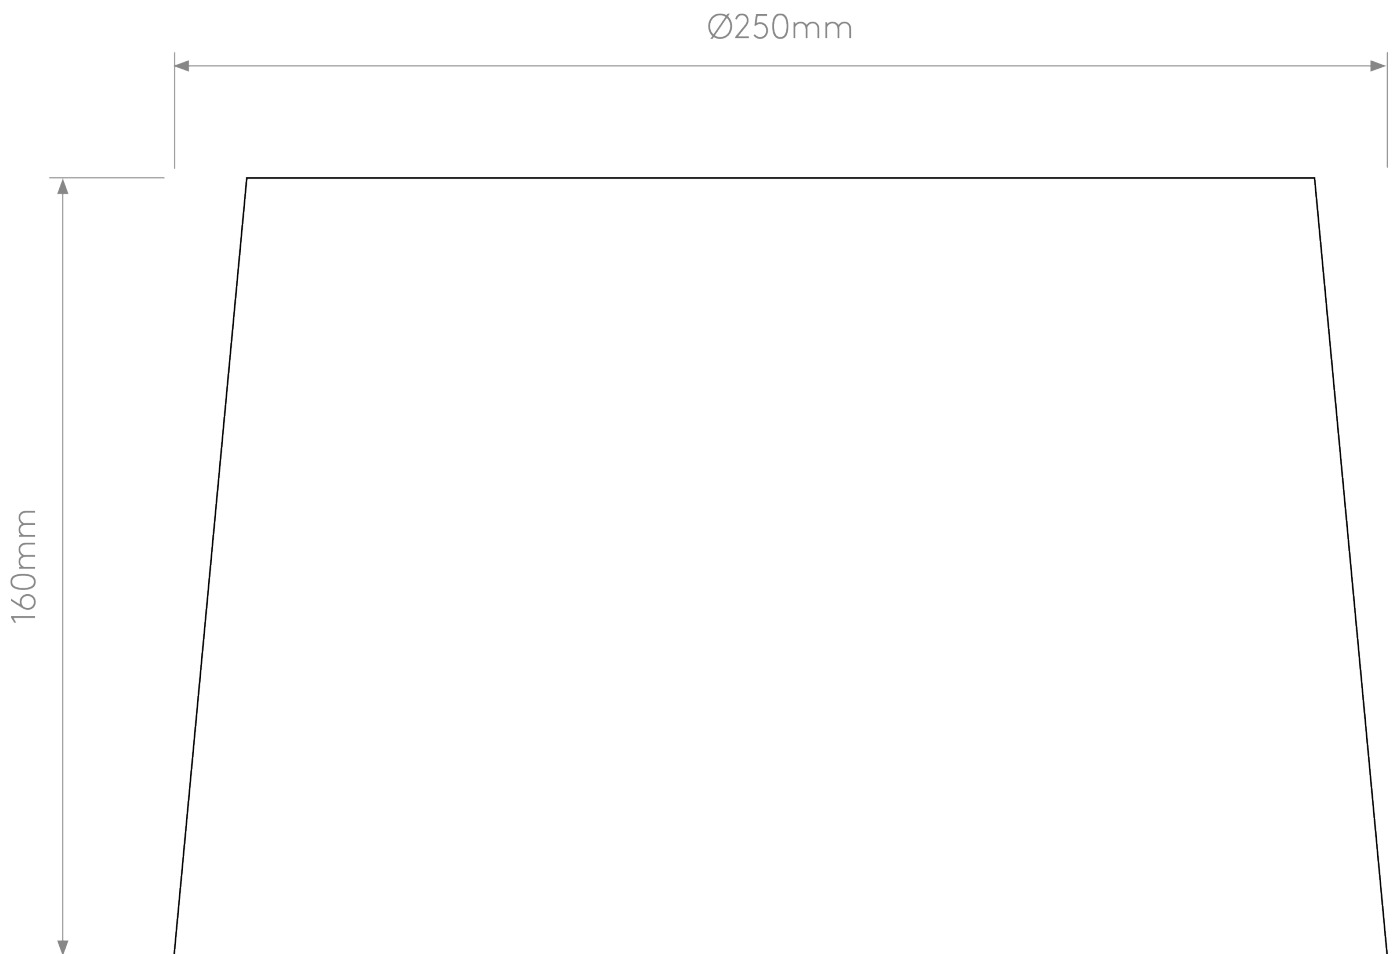

Astro Lighting - Tapered Round - 5035003 - White Fabric Shade

CONTACT