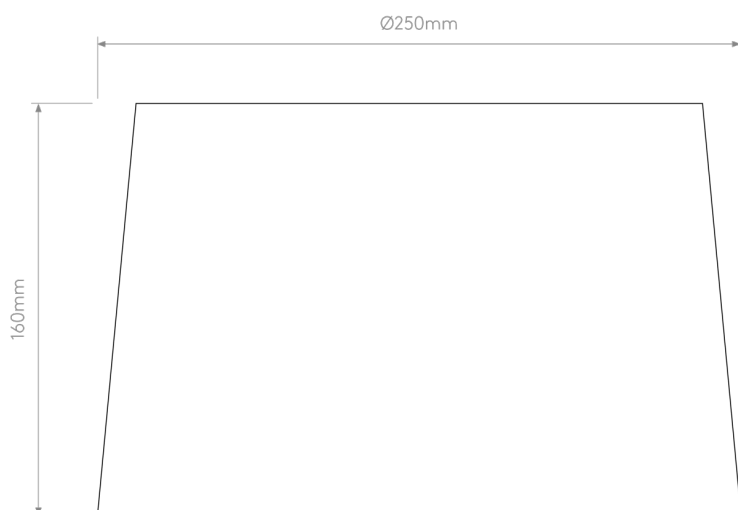

Astro Lighting - Tapered Round - 5035004 - Black Fabric Shade

REFERENCE

- SKU: FCL-12287
- Supplier SKU: 5035004
- Barcode: 5038856042191

CATEGORY

- Brand: Astro Lighting Professional
- Family: Tapered Round
- Category: Indoor Lighting / Shade / Fabric

APPEARANCE

- Shade: Black Cotton

DIMENSION

- Height: 160mm
- Diameter: 250mm
- Weight: .2kg

LIGHT SOURCE

- Lamp included: No
- Lamp detail: 40W Max E27 ES (required)
- Dimmable
- Energy class: Not applicable
- Switch: No

SPECIFICATION

- Ingress protection: IP20
- Voltage: 230V

CONTACT