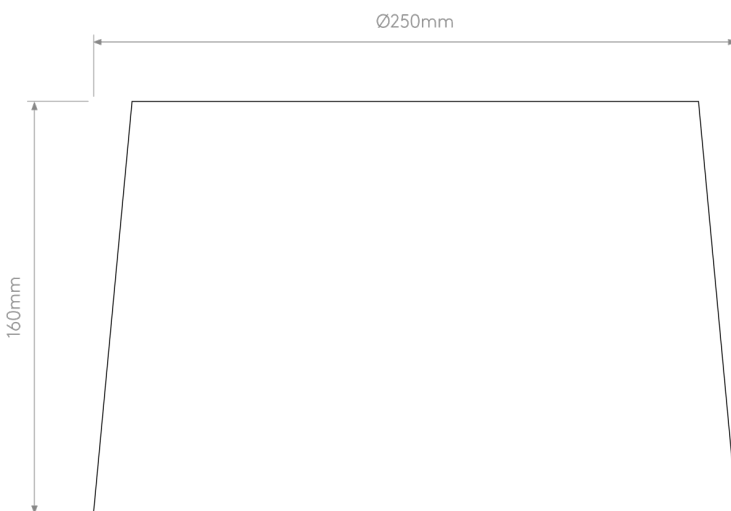

Astro Lighting - Tapered Round - 5035005 - Putty Fabric Shade

REFERENCE

- SKU: FCL-12288
- Supplier SKU: 5035005
- Barcode: 5038856042207

CATEGORY

- Brand: Astro Lighting Professional
- Family: Tapered Round
- Category: Indoor Lighting / Shade / Fabric

APPEARANCE

- Shade: Putty Cotton

DIMENSION

- Height: 160mm
- Diameter: 250mm
- Weight: .2kg

LIGHT SOURCE

- Lamp included: No
- Lamp detail: 40W Max E27 ES (required)
- Dimmable
- Energy class: Not applicable
- Switch: No

SPECIFICATION

- Ingress protection: IP20
- Voltage: 230V

CONTACT