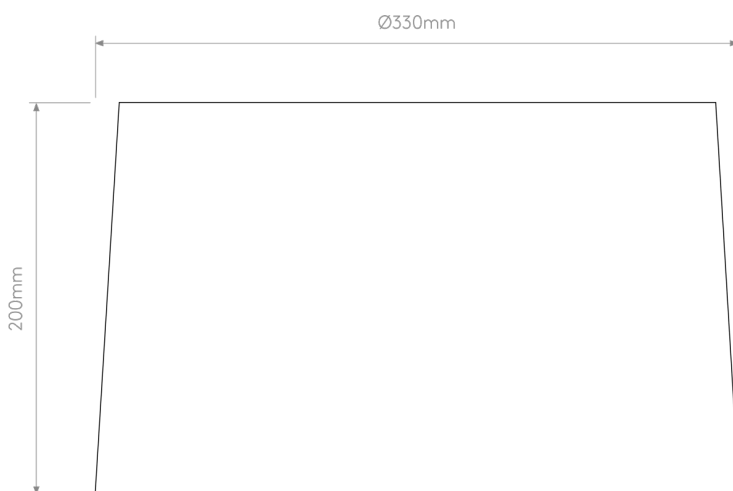

Astro Lighting - Tapered Round - 5035006 - White Fabric Shade

REFERENCE

- SKU: FCL-12289
- Supplier SKU: 5035006
- Barcode: 5038856042214

CATEGORY

- Brand: Astro Lighting Professional
- Family: Tapered Round
- Category: Indoor Lighting / Shade / Fabric

APPEARANCE

- Shade: White Cotton

DIMENSION

- Height: 200mm
- Diameter: 330mm
- Weight: .22kg

LIGHT SOURCE

- Lamp included: No
- Lamp detail: 60W Max E27 ES (required)
- Dimmable
- Energy class: Not applicable
- Switch: No

SPECIFICATION

- Ingress protection: IP20
- Voltage: 230V

CONTACT