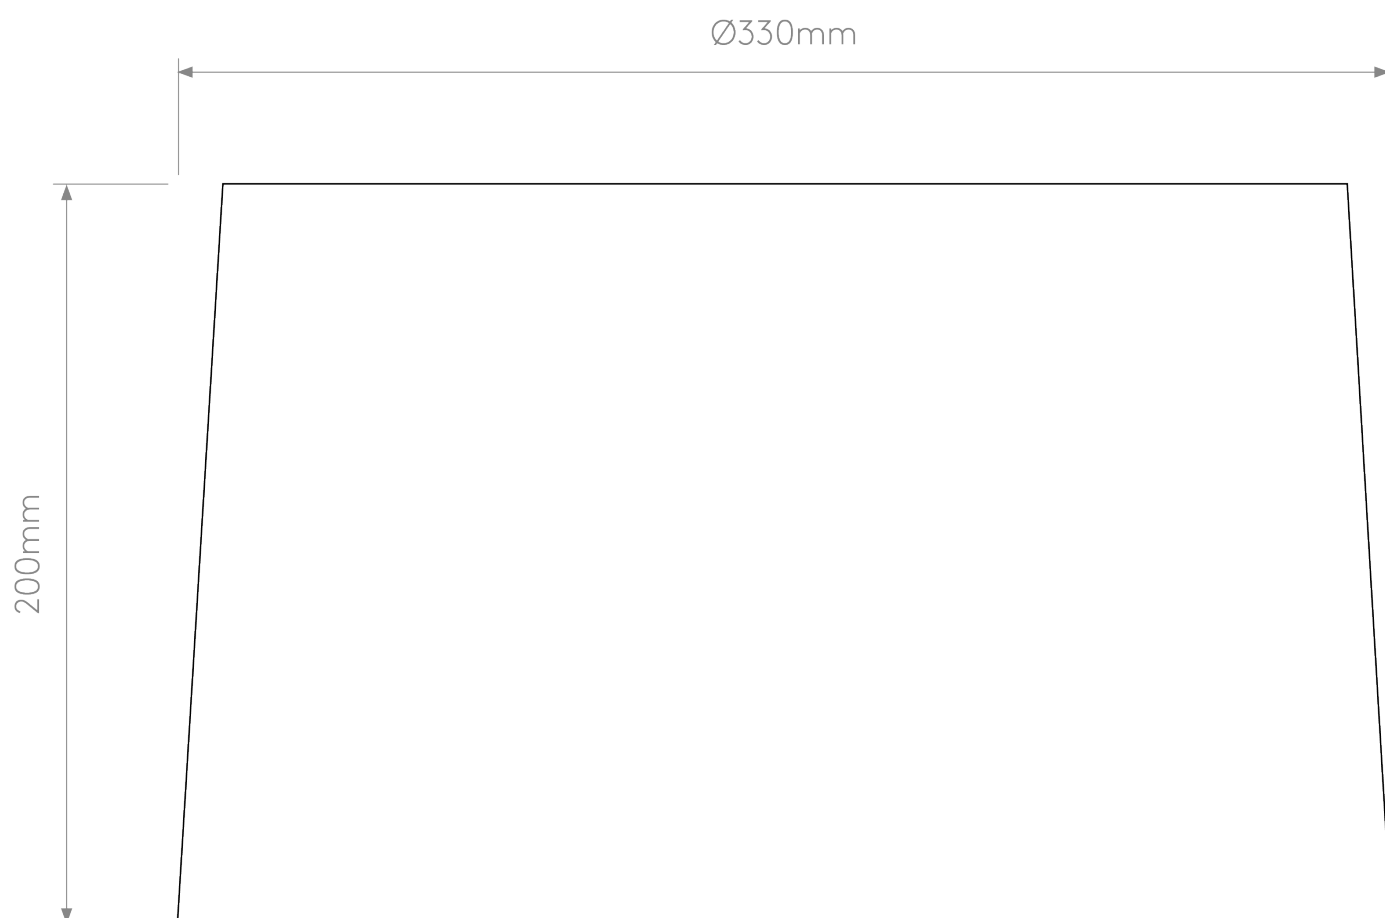

Astro Lighting - Tapered Round - 5035006 - White Fabric Shade

CONTACT