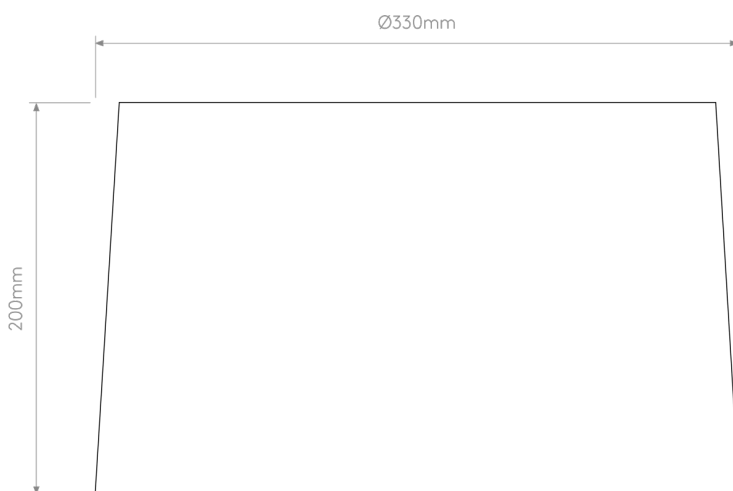

Astro Lighting - Tapered Round - 5035008 - Putty Fabric Shade

REFERENCE

- SKU: FCL-12291
- Supplier SKU: 5035008
- Barcode: 5038856042238

CATEGORY

- Brand: Astro Lighting Professional
- Family: Tapered Round
- Category: Indoor Lighting / Shade / Fabric

APPEARANCE

- Shade: Putty Cotton

DIMENSION

- Height: 200mm
- Diameter: 330mm
- Weight: .22kg

LIGHT SOURCE

- Lamp included: No
- Lamp detail: 60W Max E27 ES (required)
- Dimmable
- Energy class: Not applicable
- Switch: No

SPECIFICATION

- Ingress protection: IP20
- Voltage: 230V

CONTACT