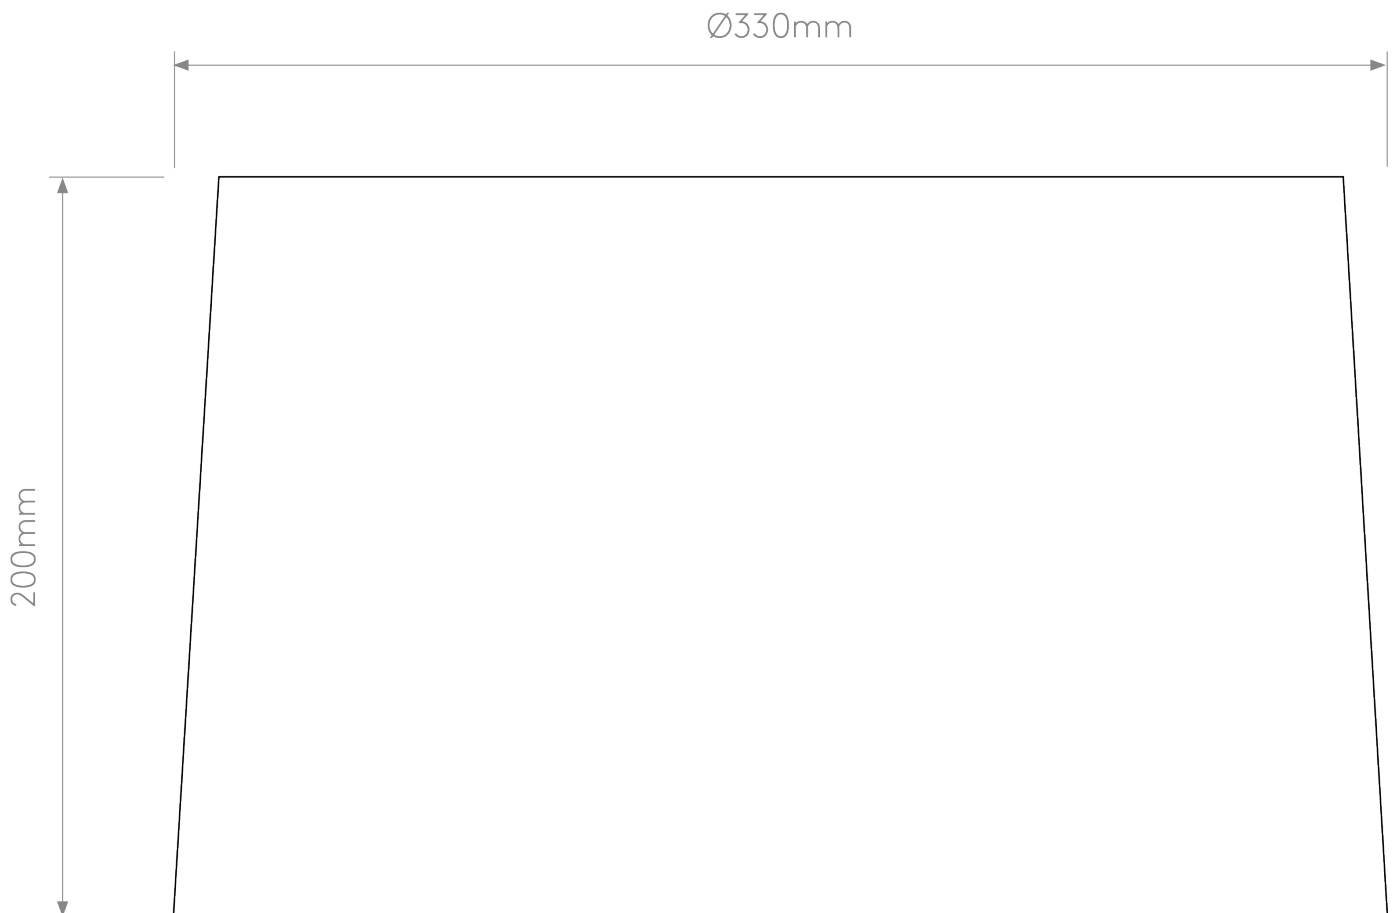

Astro Lighting - Tapered Round - 5035008 - Putty Fabric Shade

CONTACT