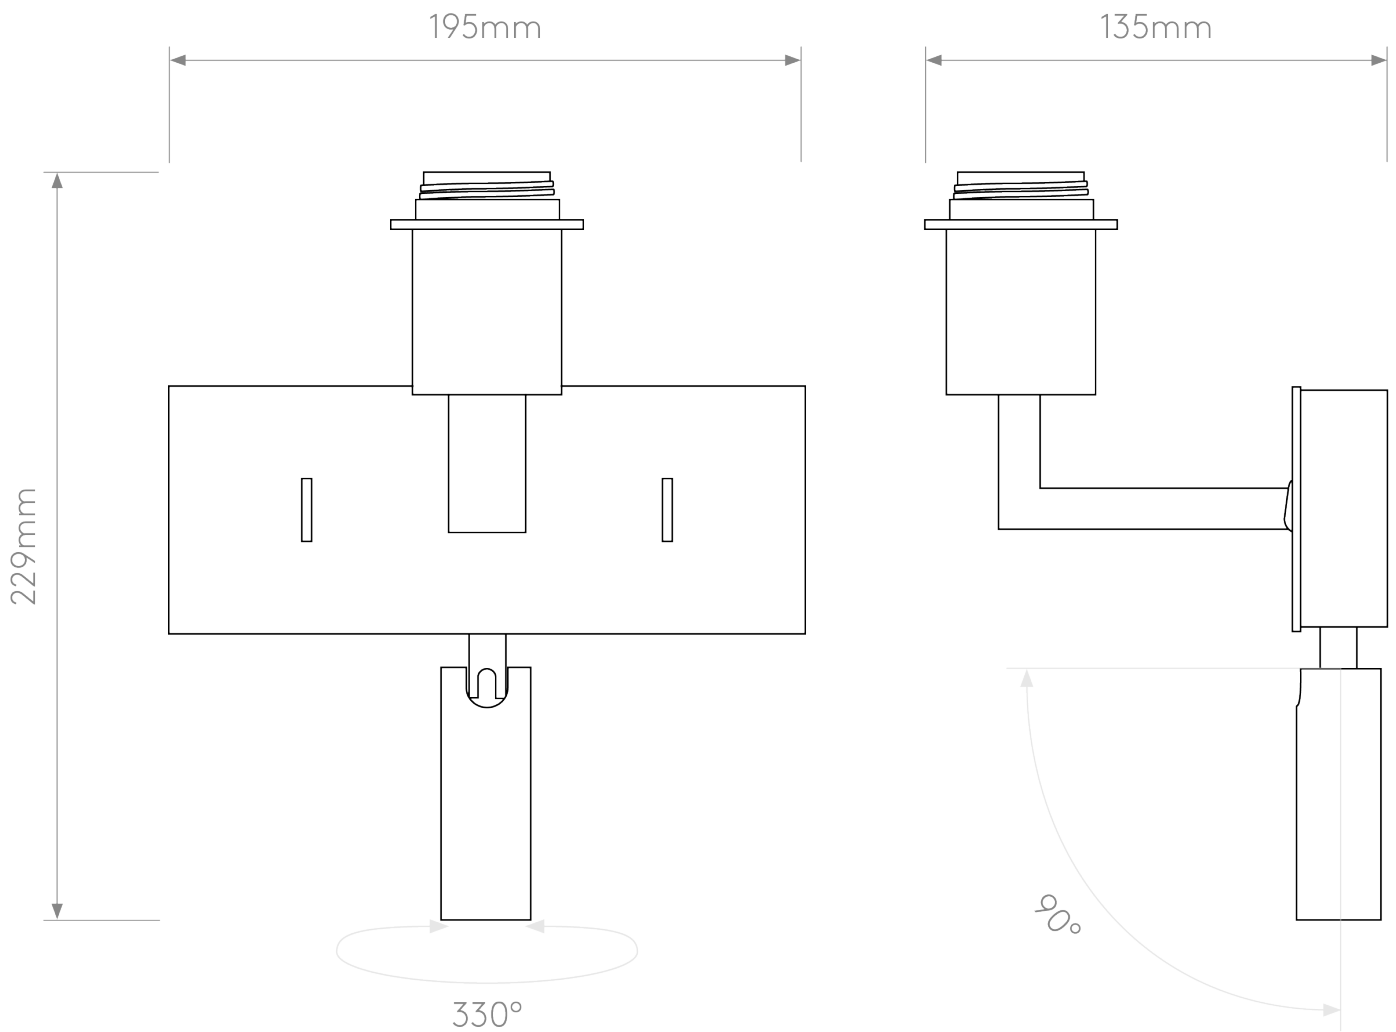

Astro Lighting - Park Lane Reader LED 1080051 & 5001001 - Bronze Reading Light with White Shade

CONTACT