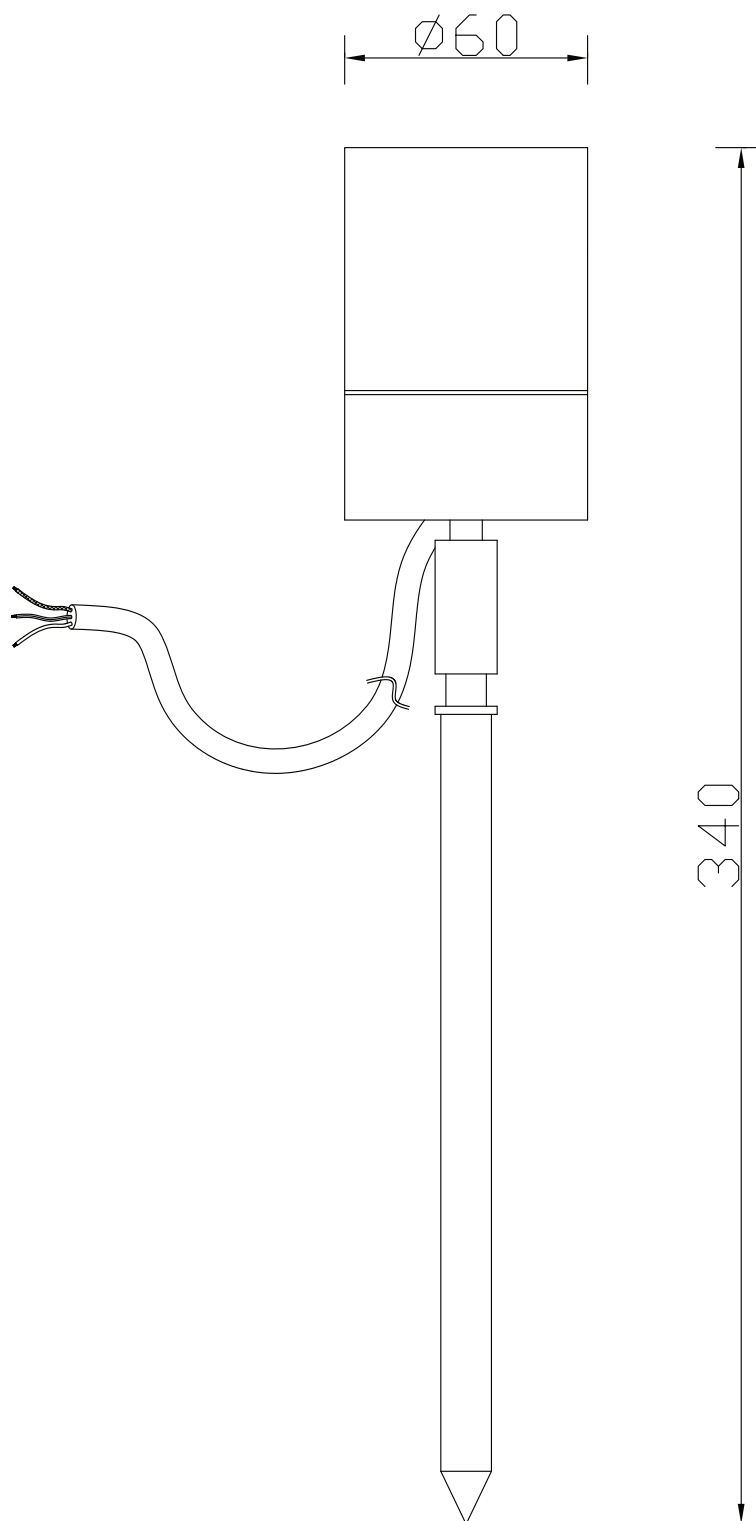

FCL-12701X2

Set of 2 Blaze - Stainless Steel Outdoor Spike Lights

CERTIFICATION

CONTACT

www.firstchoicelighting.co.uk

info@firstchoicelighting.co.uk

ISSUE DATE 25/09/2025

PAGE 2