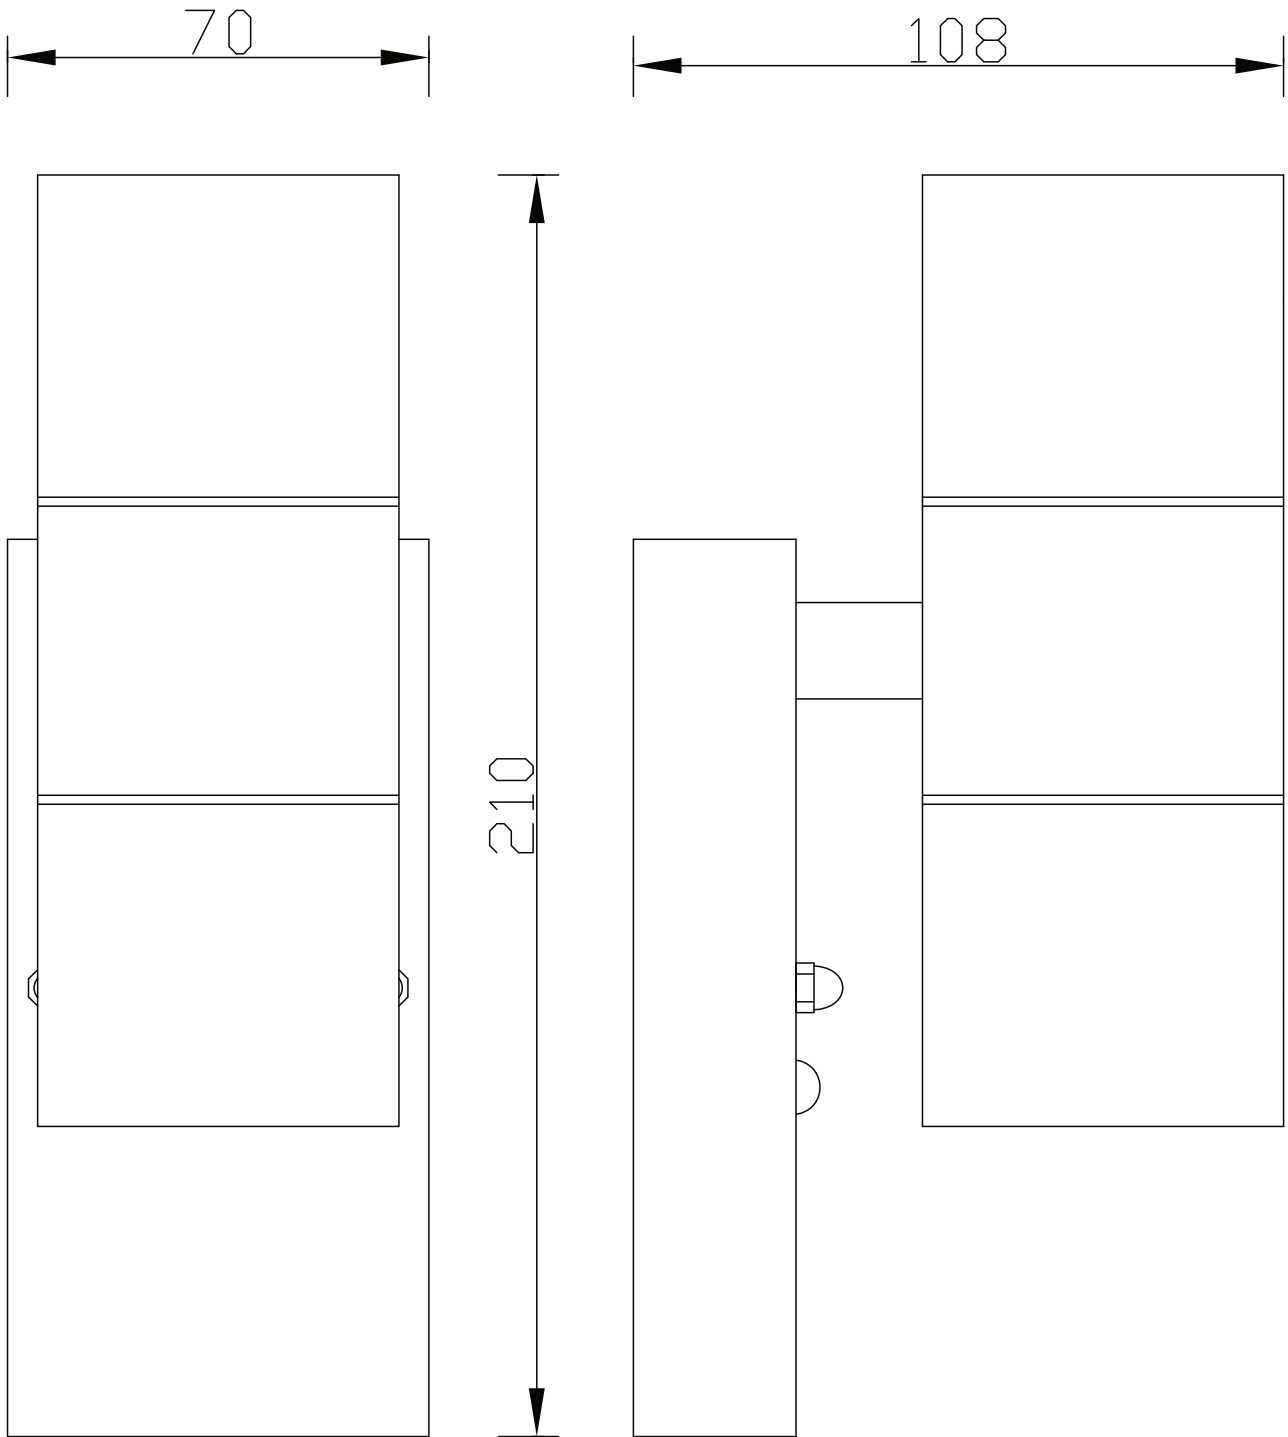

CERTIFICATION

CONTACT

www.firstchoicelighting.co.uk

info@firstchoicelighting.co.uk