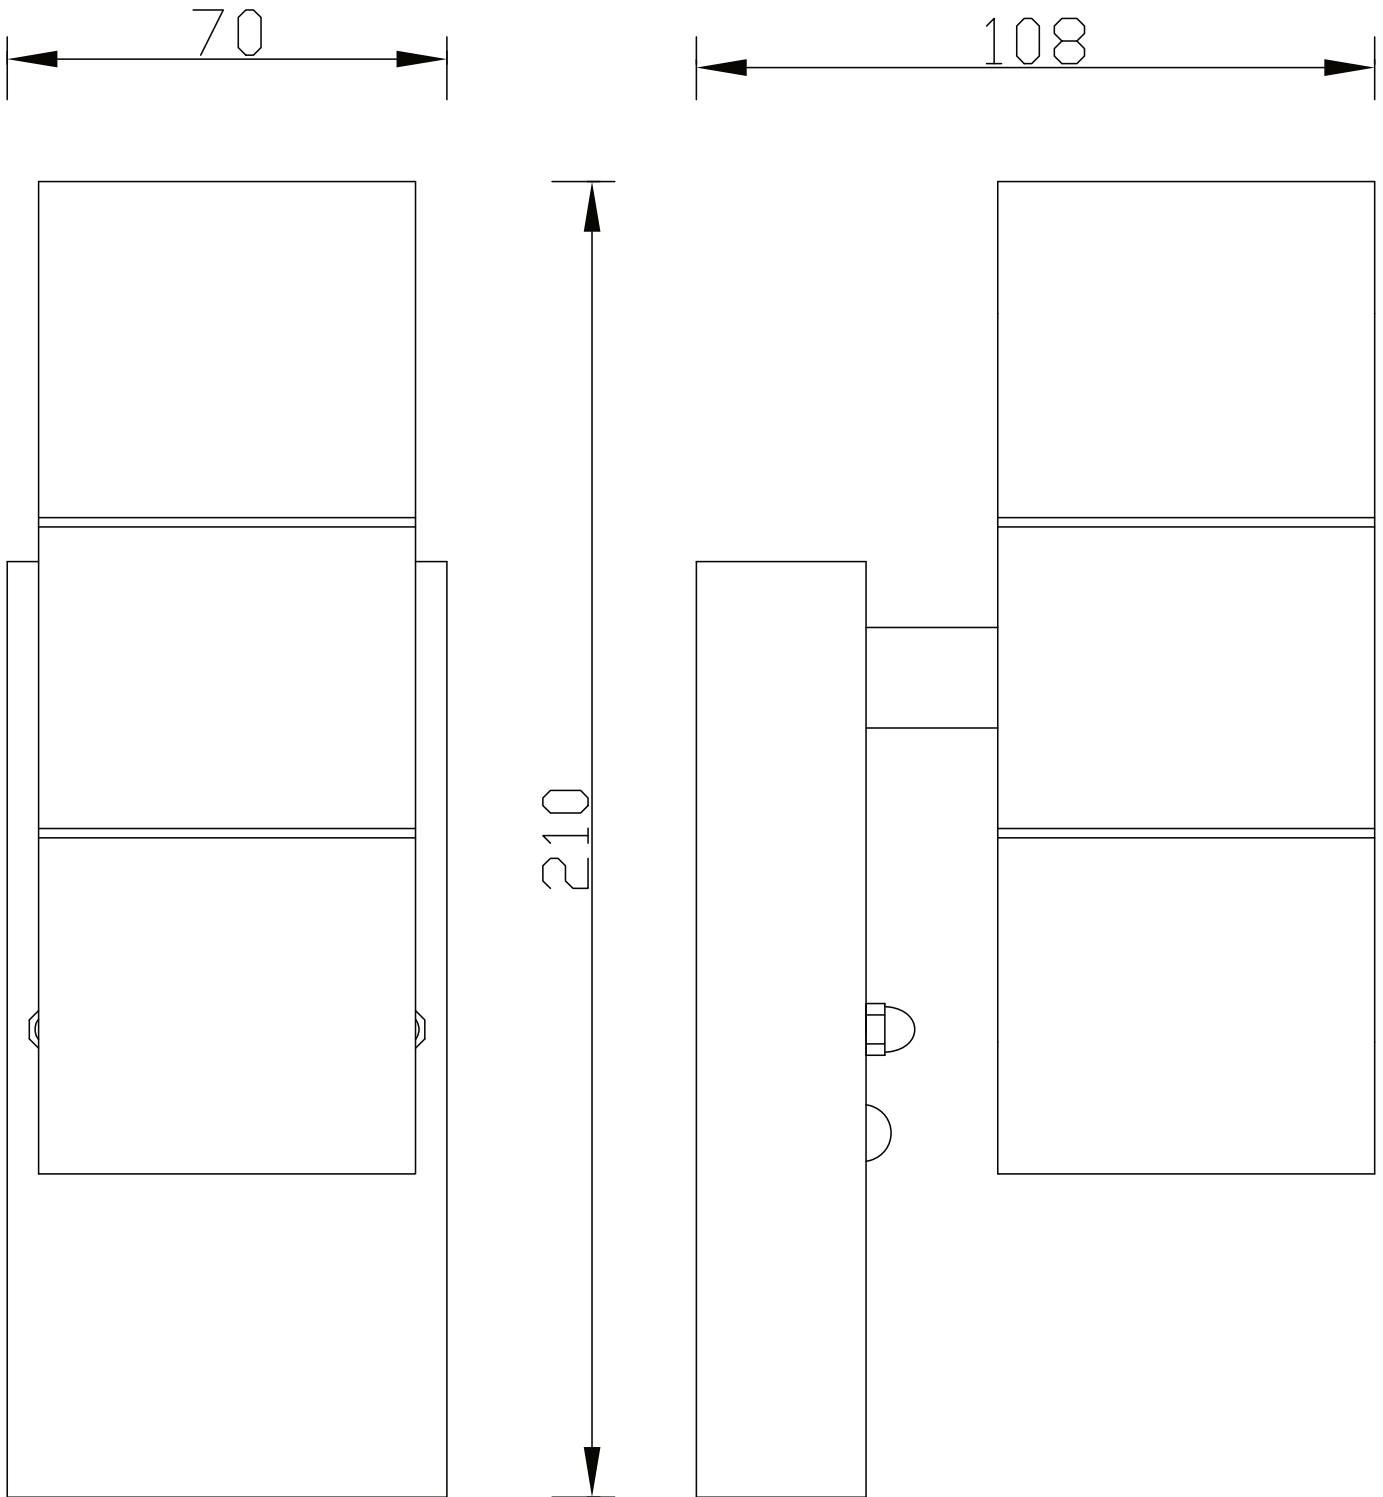

FCL-12704

Blaze - Black Outdoor Up Down Motion Sensor Wall Light

CERTIFICATION

CONTACT

www.firstchoicelighting.co.uk

info@firstchoicelighting.co.uk