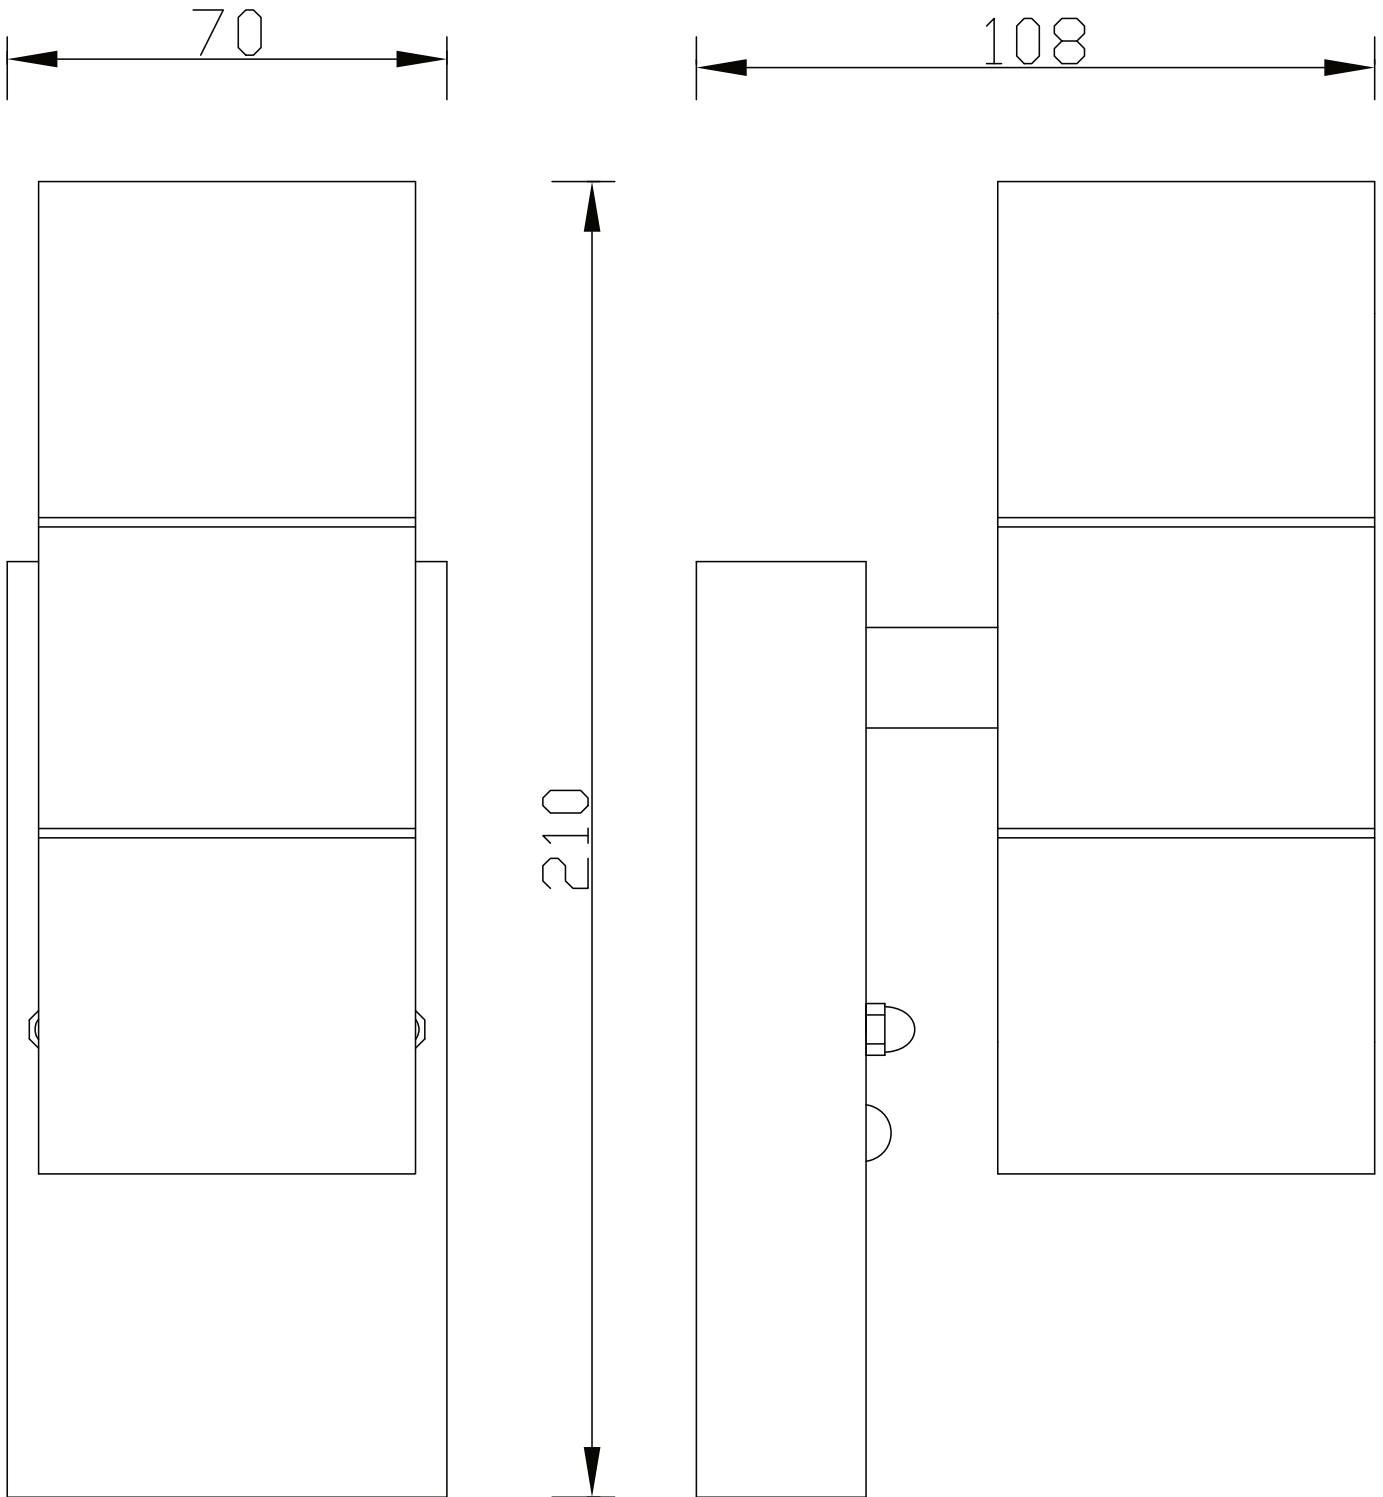

DIMENSION DATA

- Height 215mm
- Width 70mm
- Depth 110mm
- Weight 0.60kg

SPECIFICATION

- Manufacturer warranty for 2 years from date of purchase
- Black and clear glass
- IP44
- No
- PIR Motion Sensor
- Detection angle: 110. Detection range: 8m. Lux: 10 to 20000. Operating temp: -20 to 40. Timer function: 5 sec to 5 min. Wall mount: 1.8m. Override: No override function.
- Class I - Single Insulated, Earthed
- 240V
- Assembly required? No
- UKCA Marking, Energy Efficient, Energy Saving

CERTIFICATION

CONTACT

www.firstchoicelighting.co.uk

info@firstchoicelighting.co.uk

FCL-12704X2

Set of 2 Blaze - Black Outdoor Up Down Motion Sensor Wall Lights

CERTIFICATION

CONTACT