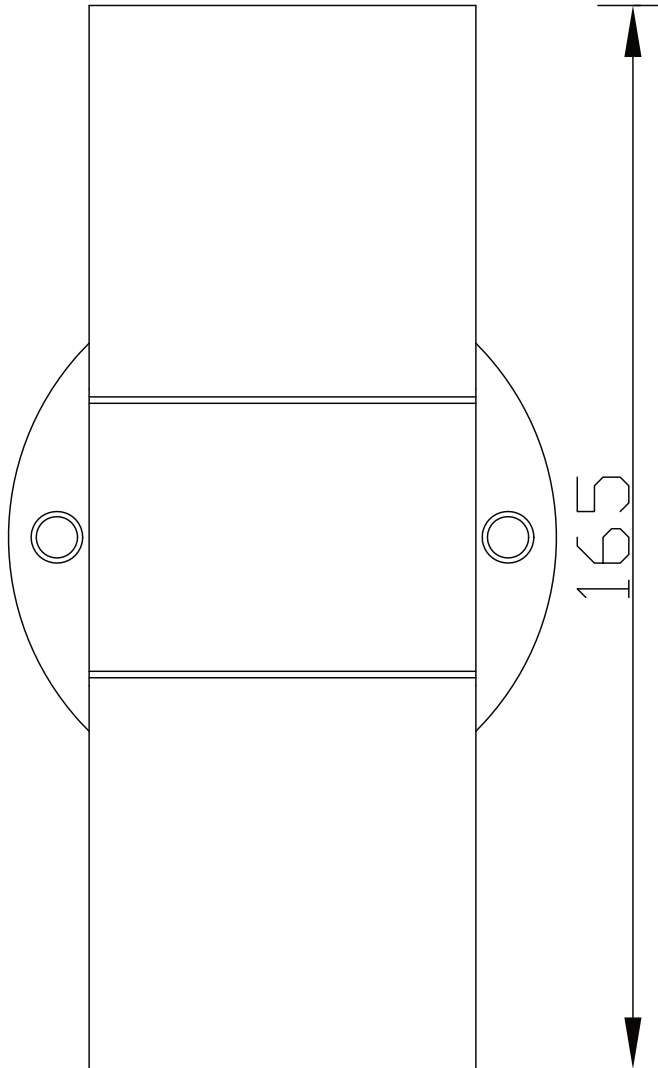

FCL-12719X2

Set of 2 Blaze - Stainless Steel Outdoor Up Down Wall Lights

CERTIFICATION

CONTACT

www.firstchoicelighting.co.uk

info@firstchoicelighting.co.uk