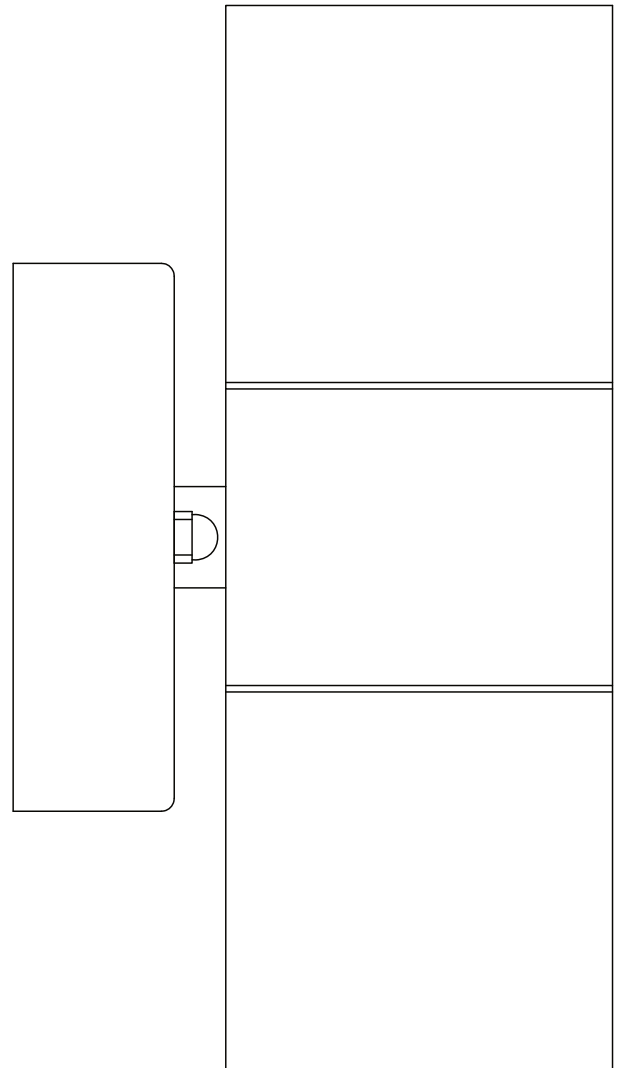

Set of 2 Blaze - Stainless Steel Outdoor Up Down Wall Lights

LIGHT SOURCE DATA

- 4 x 35W Max GU10 Halogen (required)
- Lamp direction - Upwards & Downwards
- Lamp shape - Reflector/Pear Shape
- Dimmable
- Energy class: Not applicable

DIMENSION DATA

- Height 160mm
- Width 60mm
- Depth 93mm

- Weight 0.59kg

SPECIFICATION

- Manufacturer warranty for 2 years from date of purchase
- Brushed stainless steel and clear glass
- IP44
- No
- Class I - Single Insulated, Earthed
- 240V
- Assembly required? No
- UKCA Marking, Energy Efficient, Energy Saving

CERTIFICATION

CONTACT

www.firstchoicelighting.co.uk

info@firstchoicelighting.co.uk

FCL-12719X2

Set of 2 Blaze - Stainless Steel Outdoor Up Down Wall Lights

CERTIFICATION

CONTACT