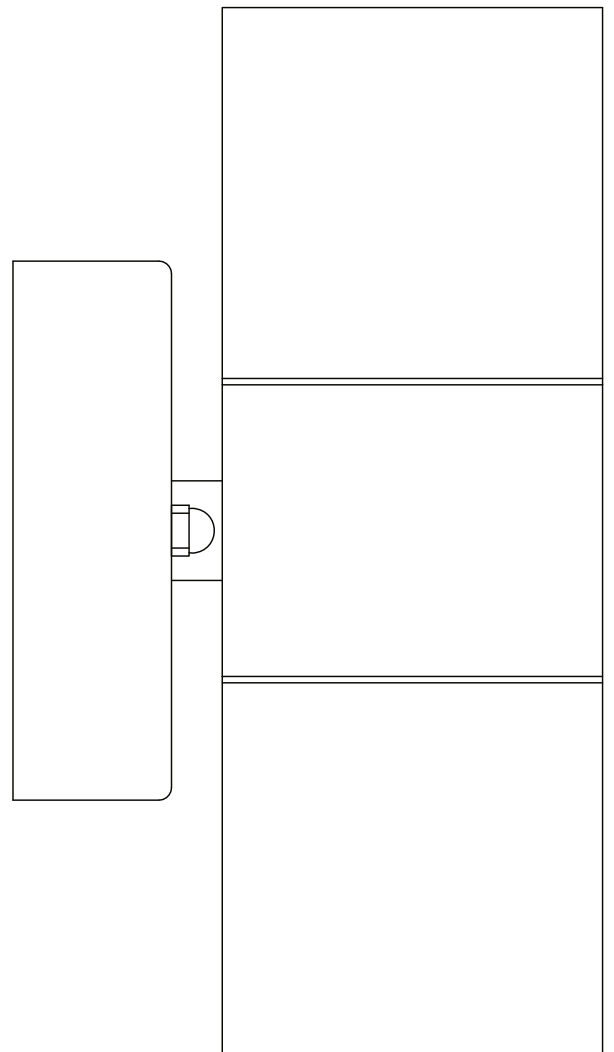

LIGHT SOURCE DATA

- 4 x 35W Max GU10 Halogen (required)
- Lamp direction - Upwards & Downwards
- Lamp shape - Reflector/Pear Shape
- Dimmable
- Energy class: Not applicable

DIMENSION DATA

- Height 160mm
- Width 60mm
- Depth 93mm

- Weight 0.59kg

SPECIFICATION

- Manufacturer warranty for 2 years from date of purchase
- Black and clear glass
- IP44
- No
- Class I - Single Insulated, Earthed
- 240V
- Assembly required? No
- UKCA Marking, Energy Efficient, Energy Saving

CERTIFICATION

CONTACT

www.firstchoicelighting.co.uk

info@firstchoicelighting.co.uk

FCL-12720X2

Set of 2 Blaze - Black Outdoor Up Down Wall Lights

CERTIFICATION

CONTACT