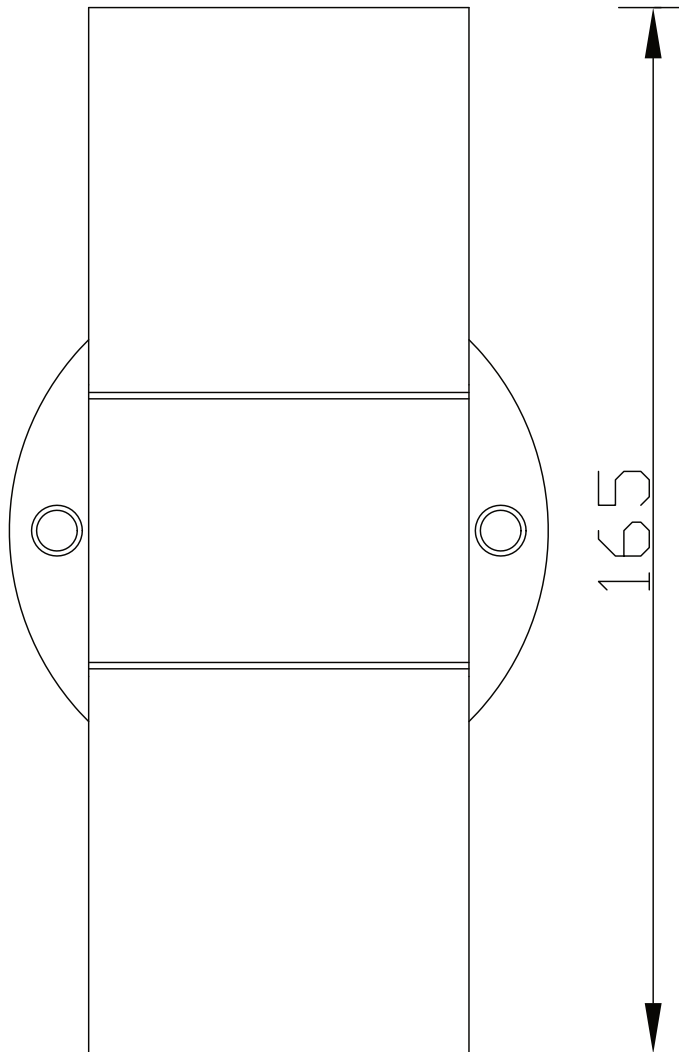

FCL-12720X2

Set of 2 Blaze - Black Outdoor Up Down Wall Lights

CERTIFICATION

CONTACT

www.firstchoicelighting.co.uk

info@firstchoicelighting.co.uk

ISSUE DATE 25/09/2025

PAGE 2