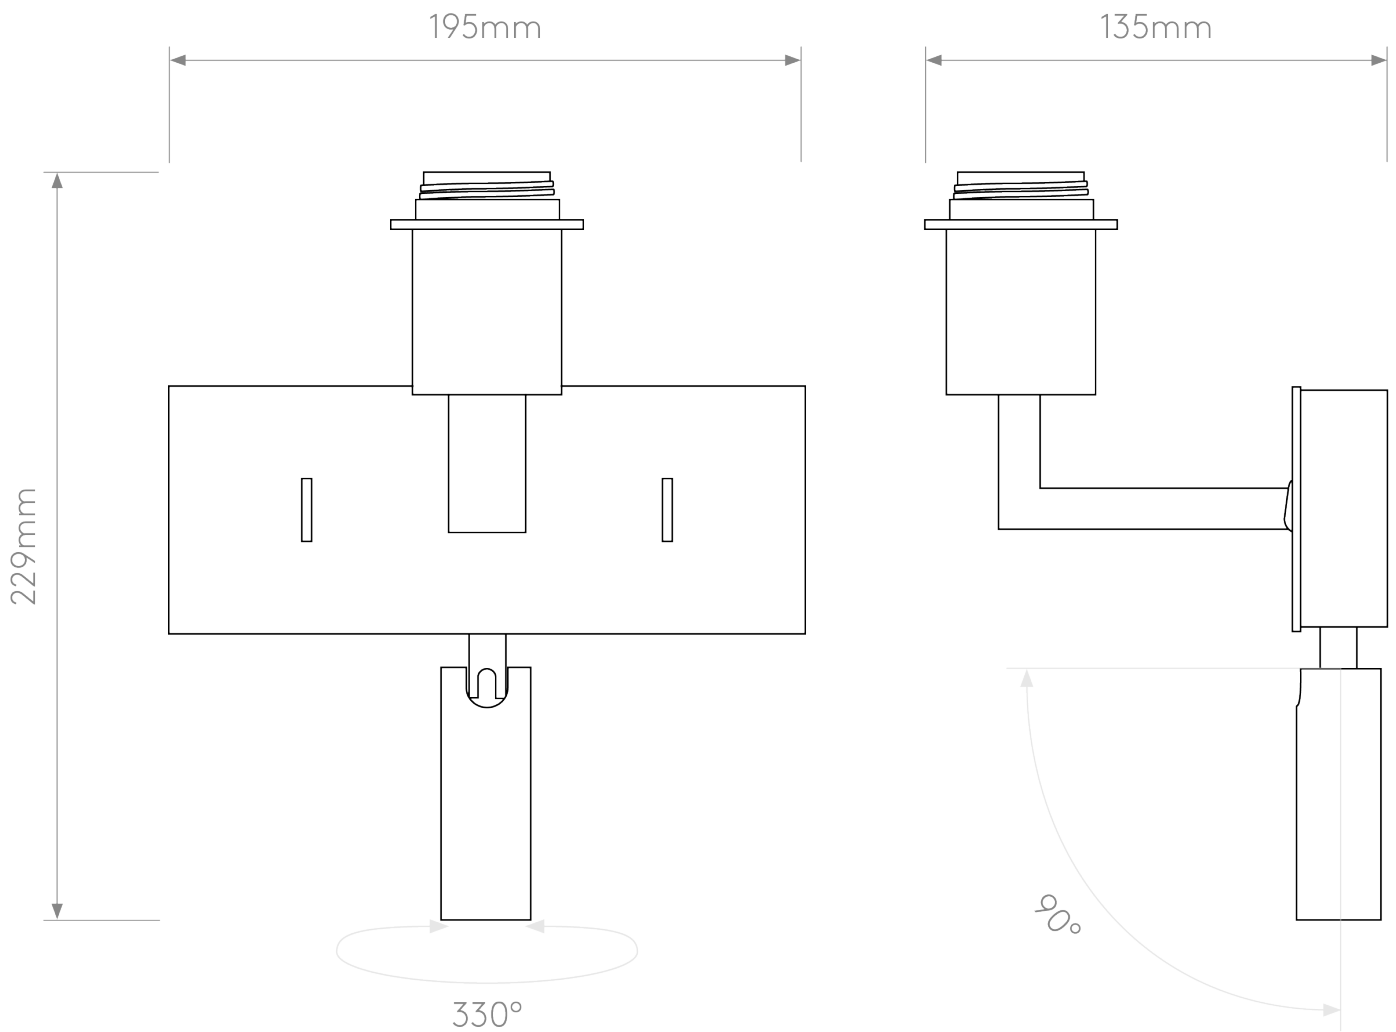

Astro Lighting - Park Lane Reader LED 1080051 & 5001003 - Bronze Reading Light with Black Shade

CONTACT