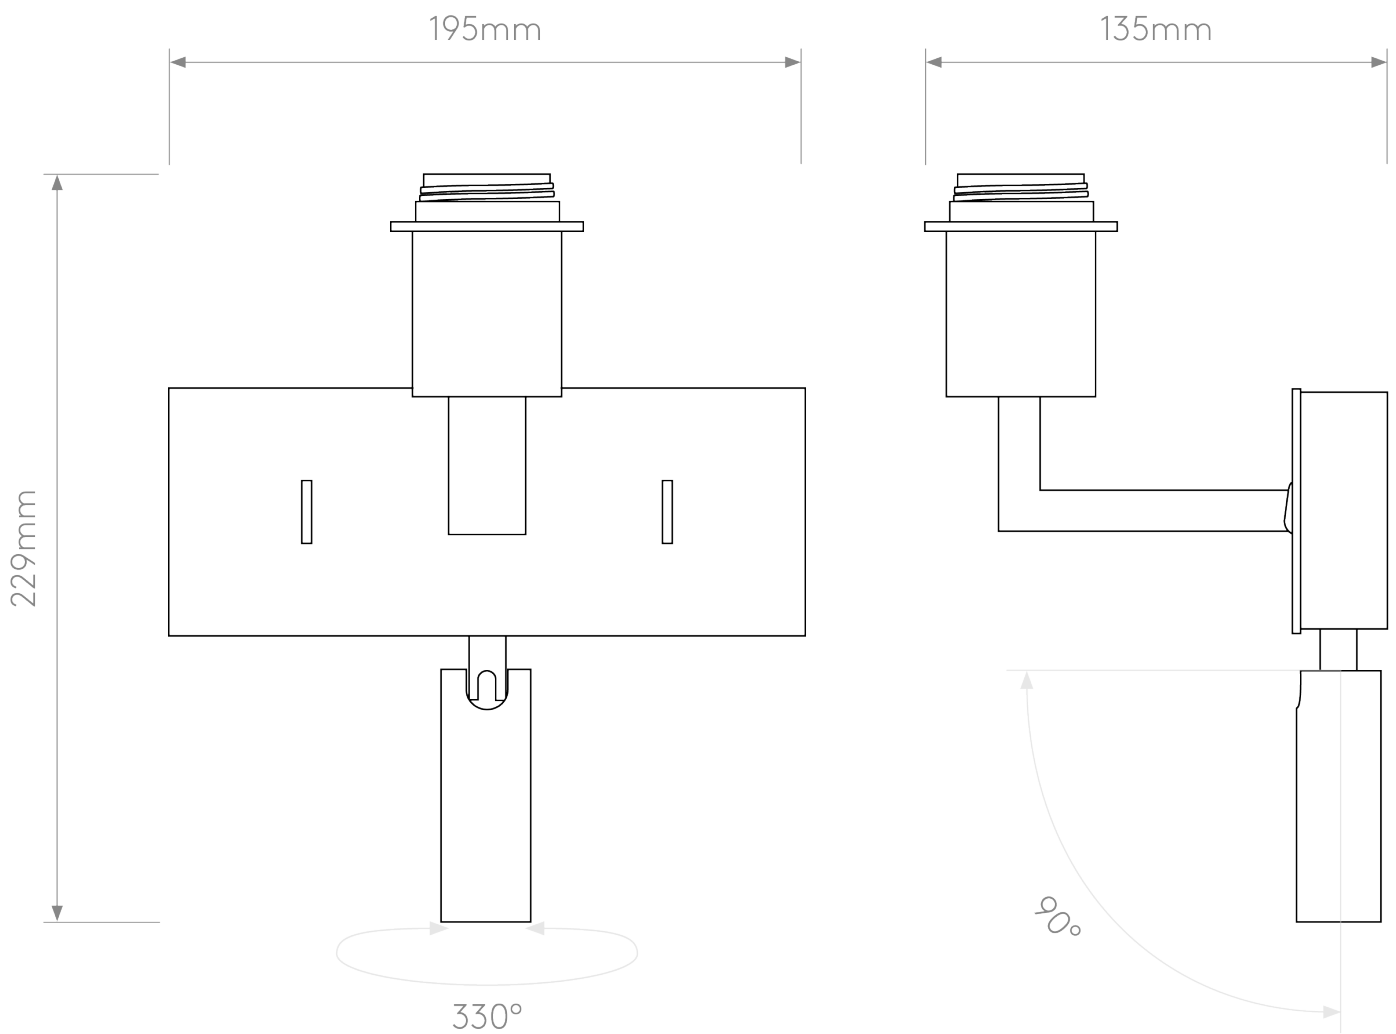

Astro Lighting - Park Lane Reader LED 1080051 & 5001017 - Bronze Reading Light with Putty Shade

CONTACT