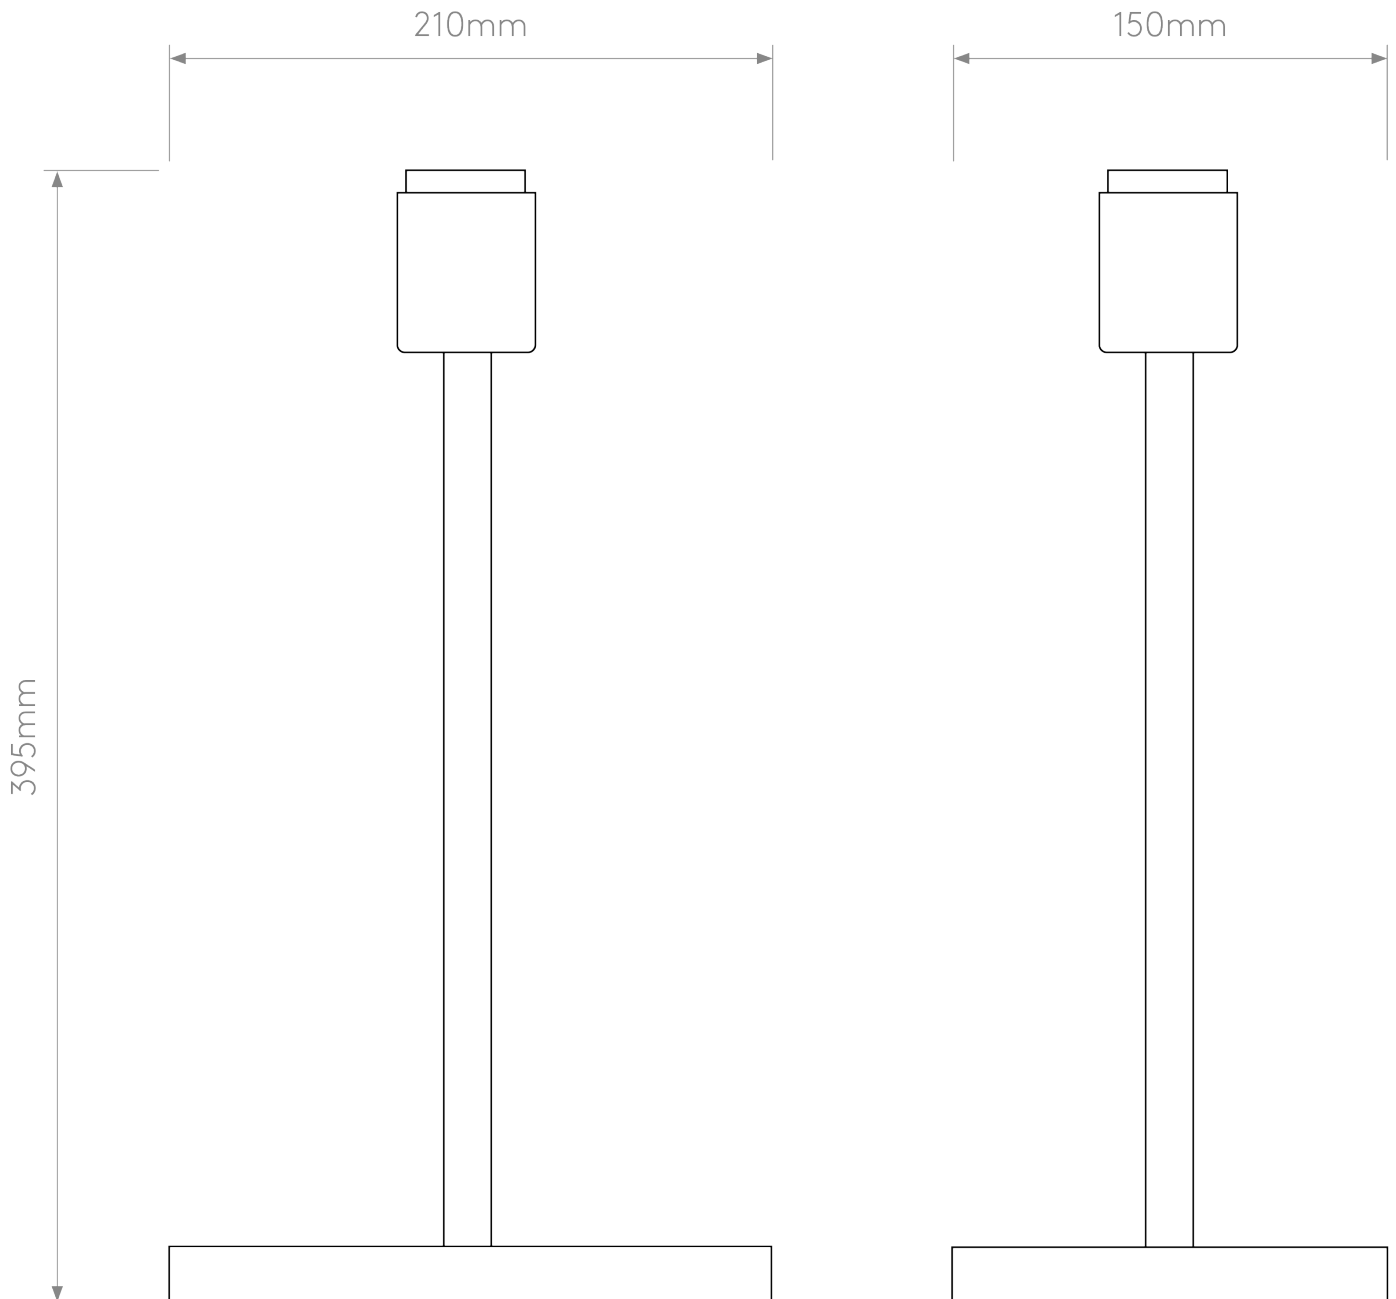

Astro Lighting - Park Lane Table 1080046 & 5001003 - Bronze Table Lamp with Black Shade

CONTACT