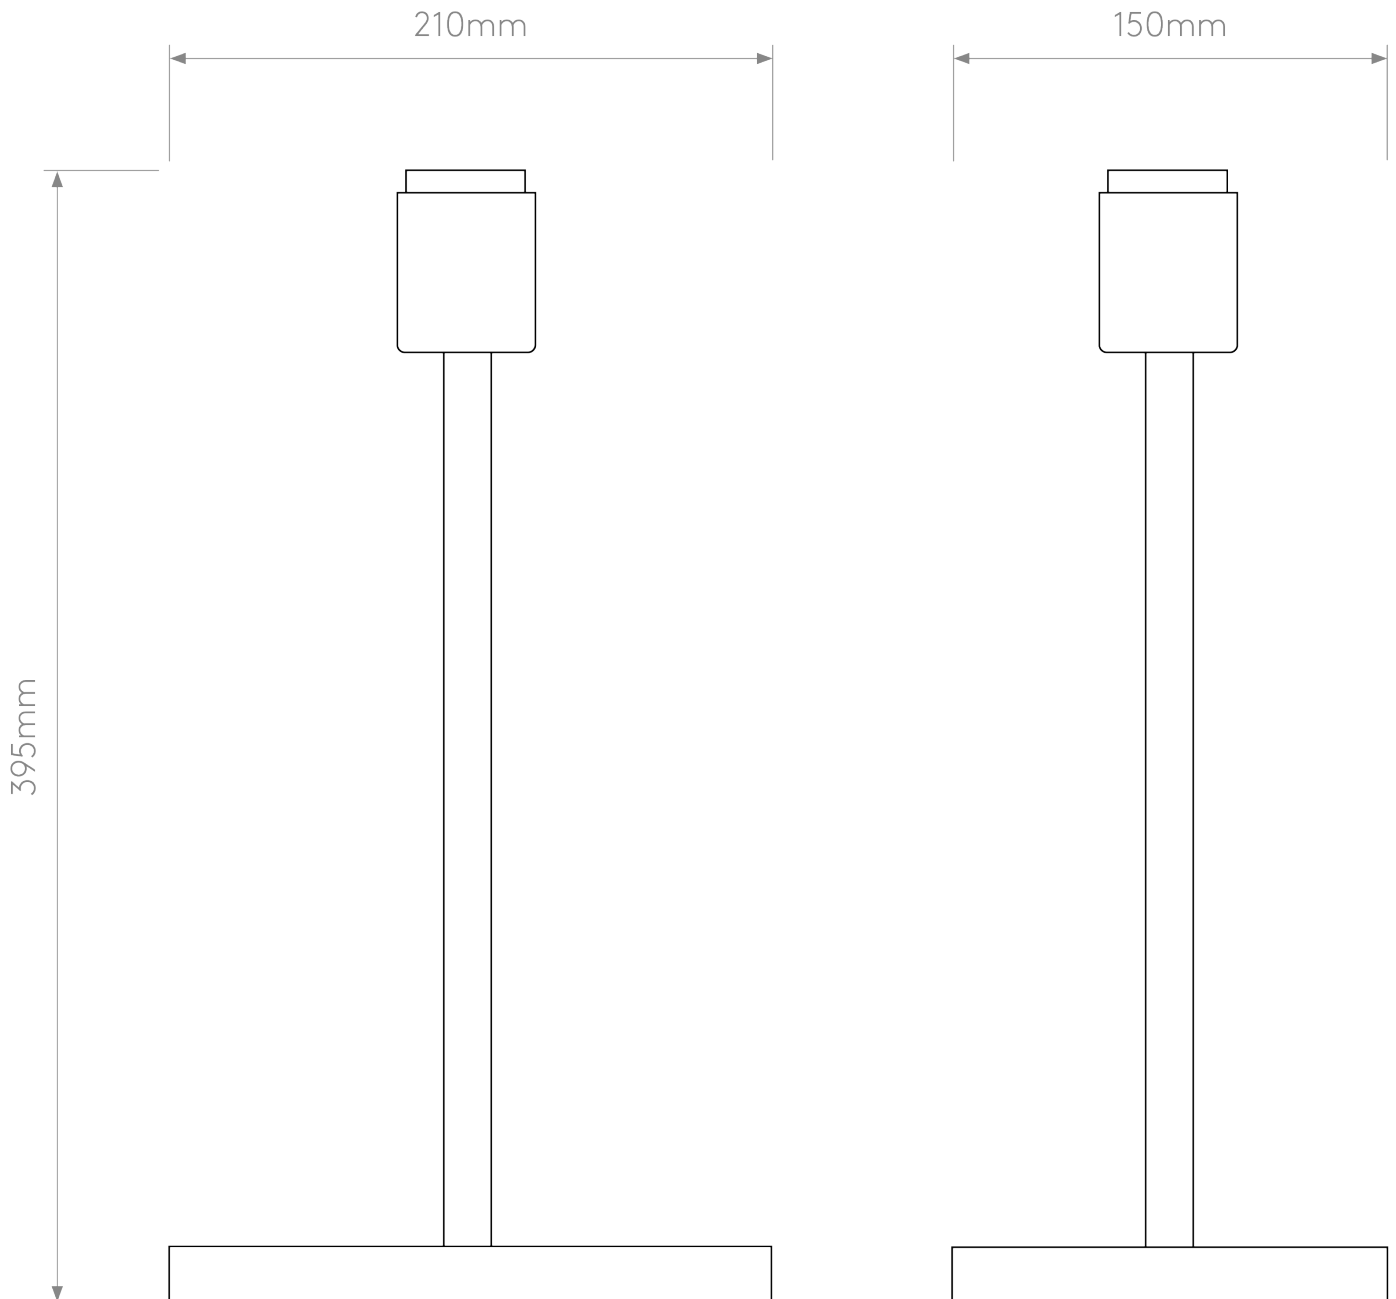

Astro Lighting - Park Lane Table 1080046 & 5001007 - Bronze Table Lamp with Oyster Shade

CONTACT