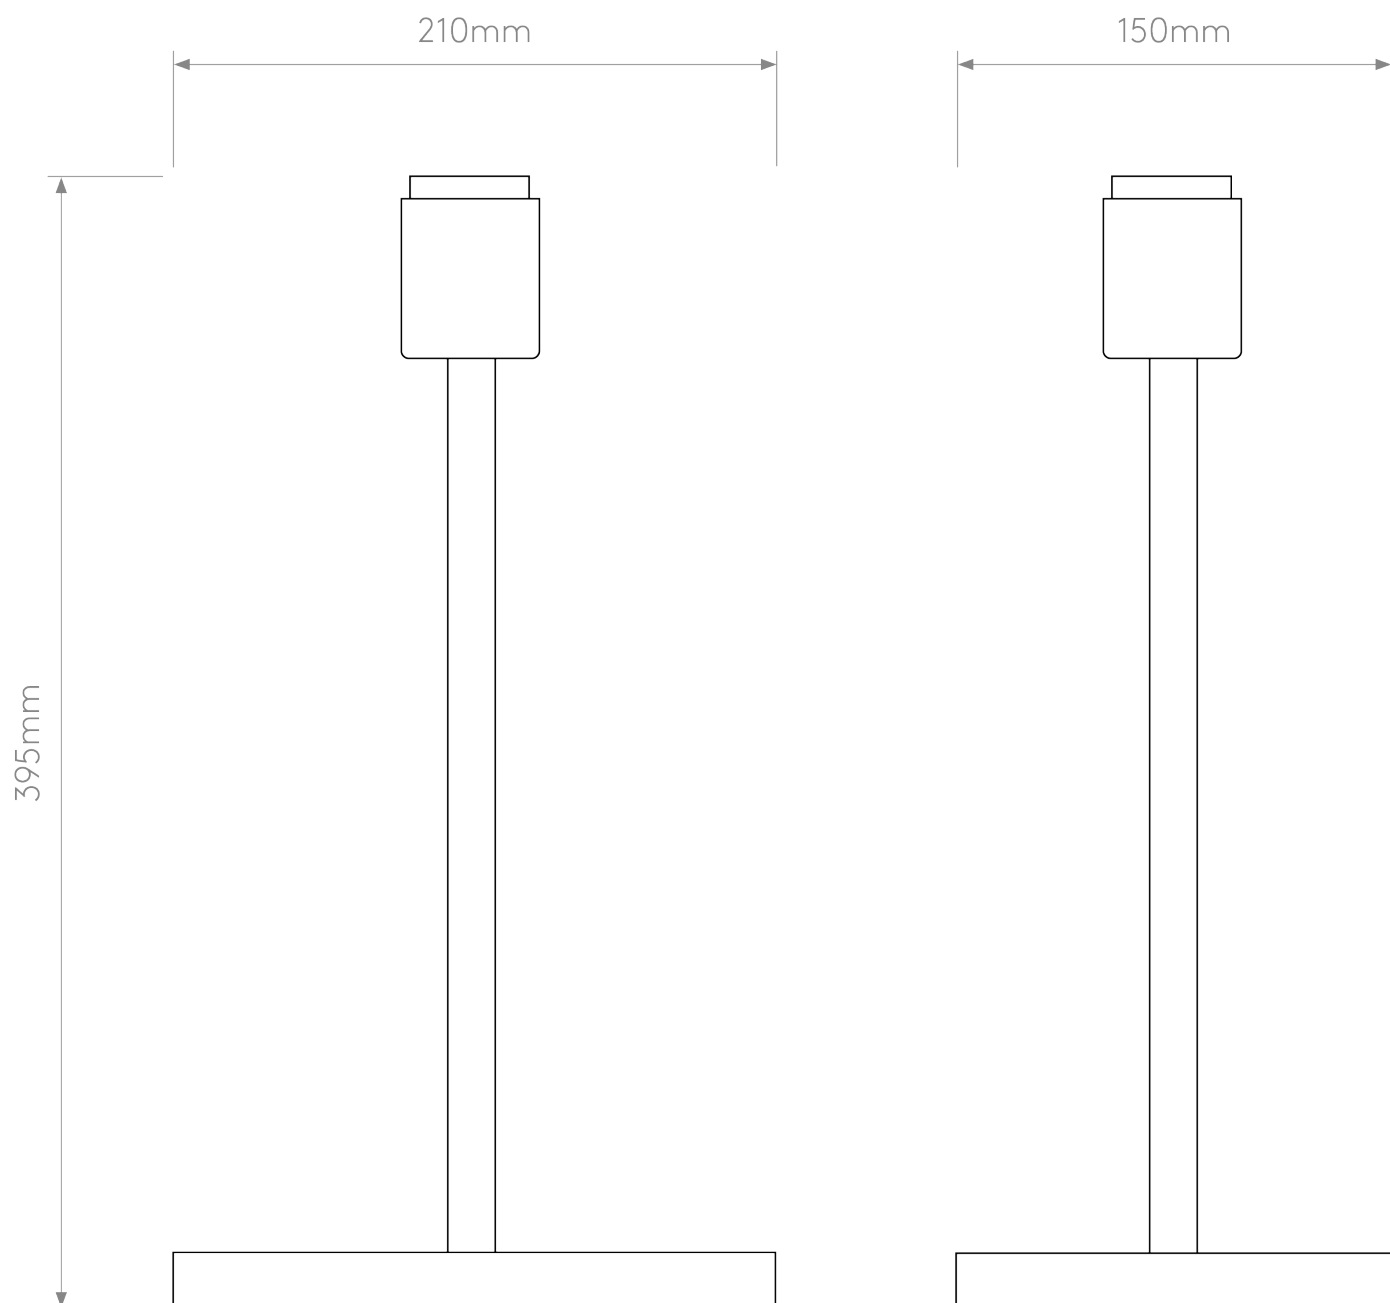

Astro Lighting - Park Lane Table 1080046 & 5001017 - Bronze Table Lamp with Putty Shade

**CONTACT**