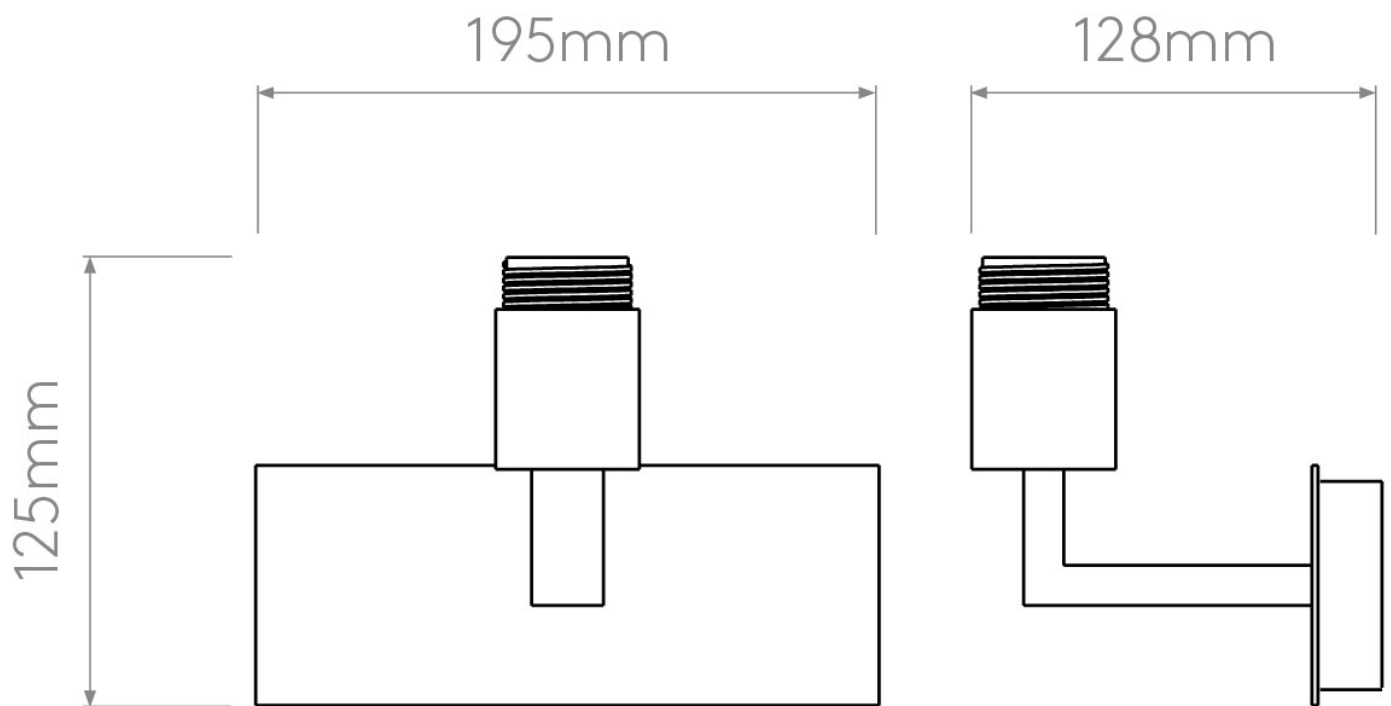

Astro Lighting - Park Lane Grande 1080045 & 5001003 - Bronze Wall Light with Black Shade

CONTACT