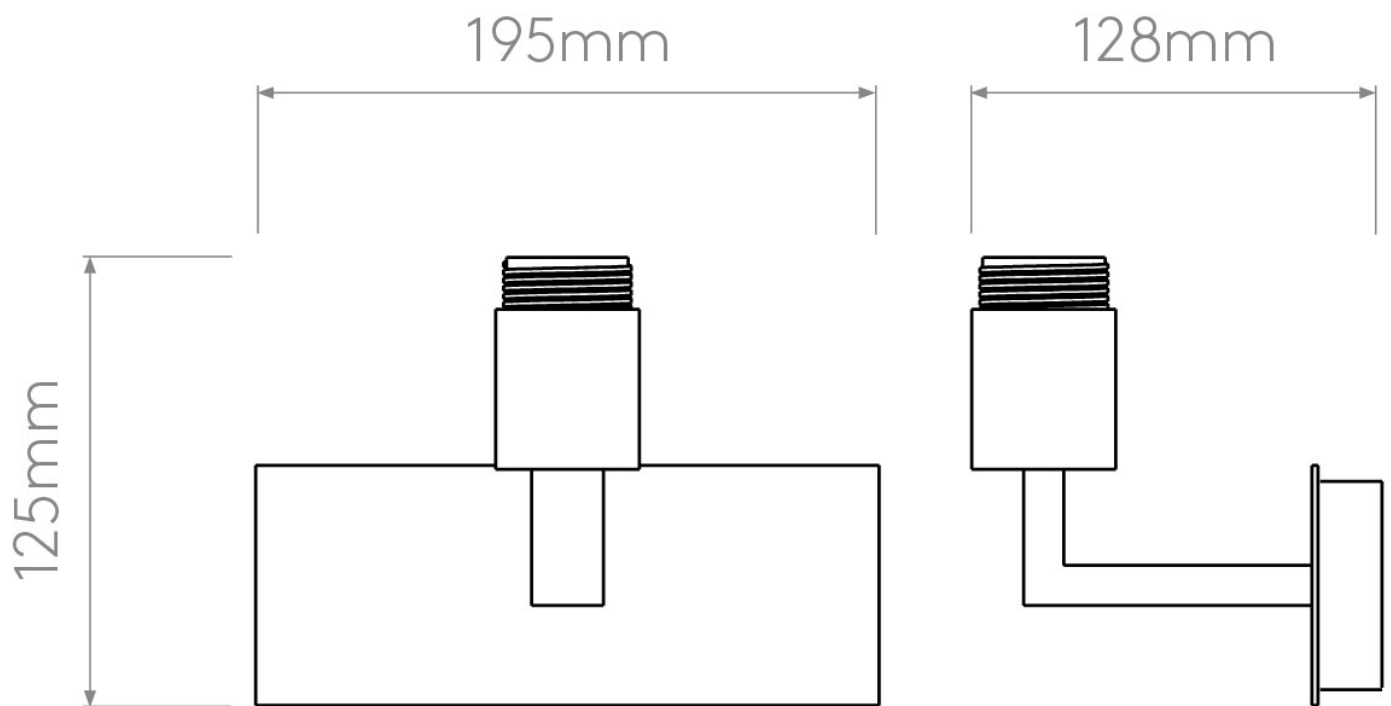

Astro Lighting - Park Lane Grande 1080045 & 5001017 - Bronze Wall Light with Putty Shade

CONTACT