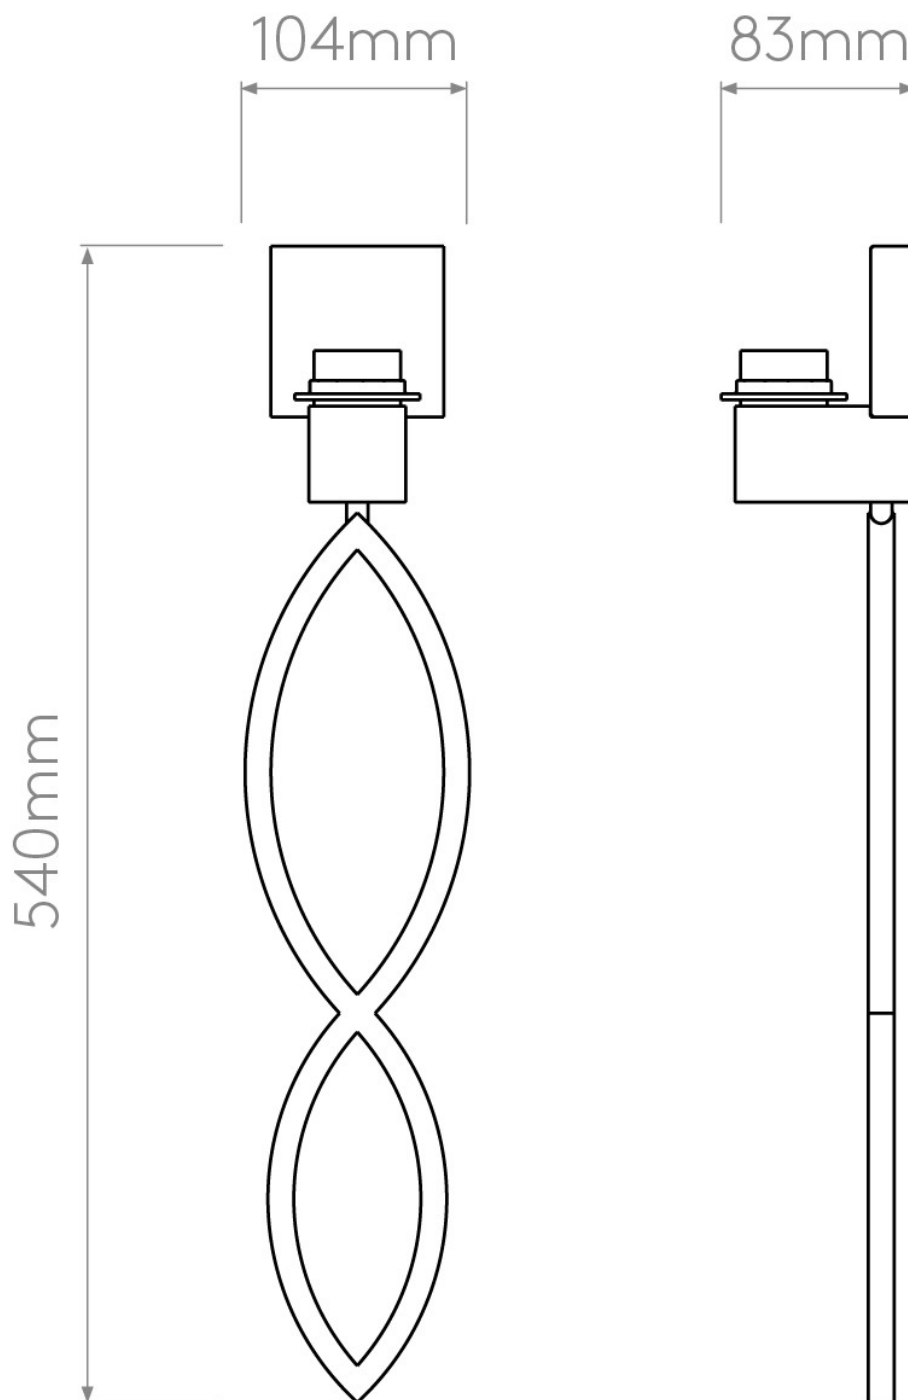

Astro Lighting - Caserta 1349010 & 5026005 - Bronze Wall Light with Putty Shade

CONTACT