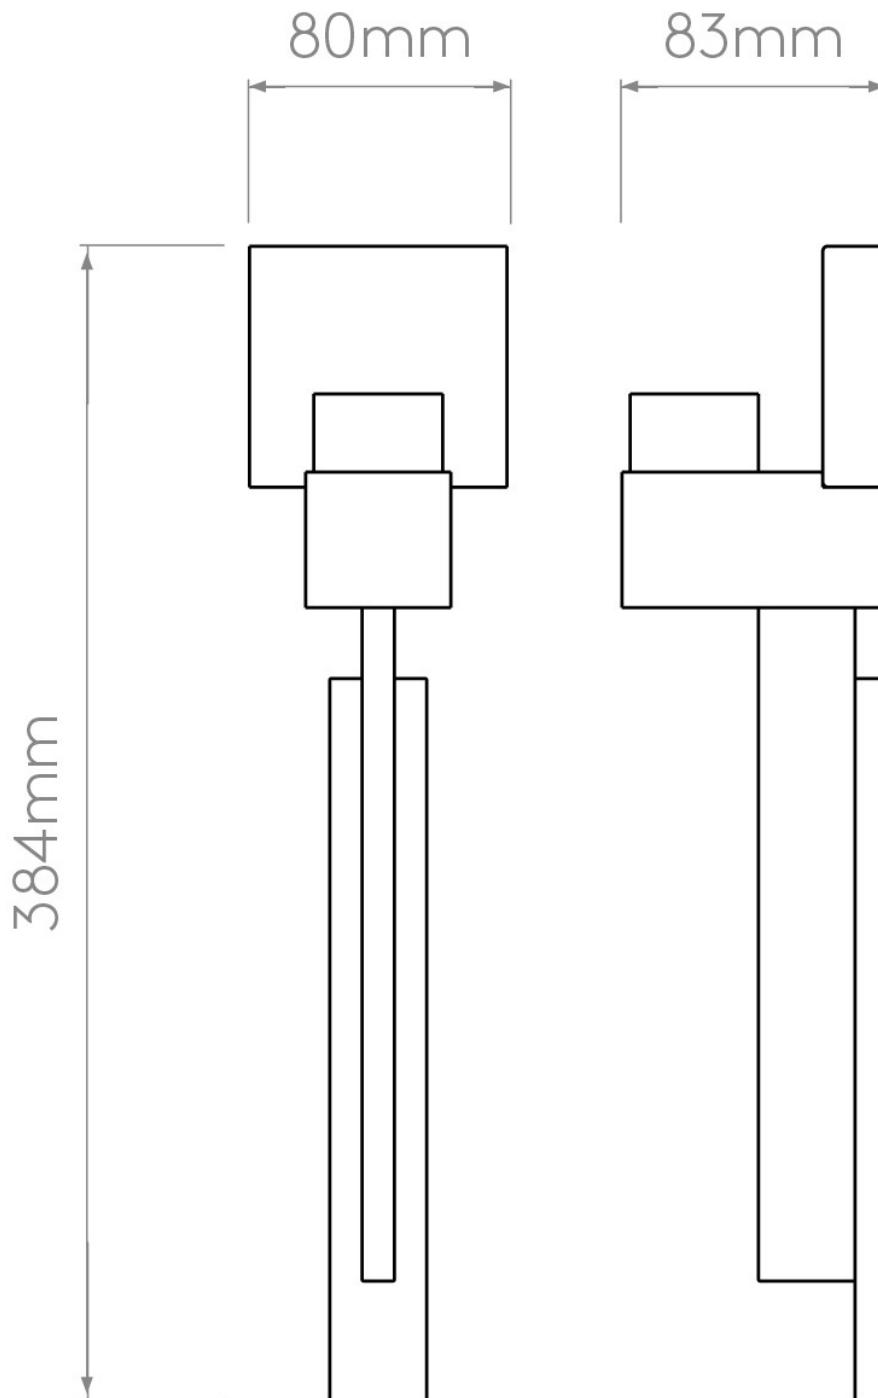

Astro Lighting - Tate 1334007 & 5026003 - Bronze Wall Light with Oyster Shade

CONTACT