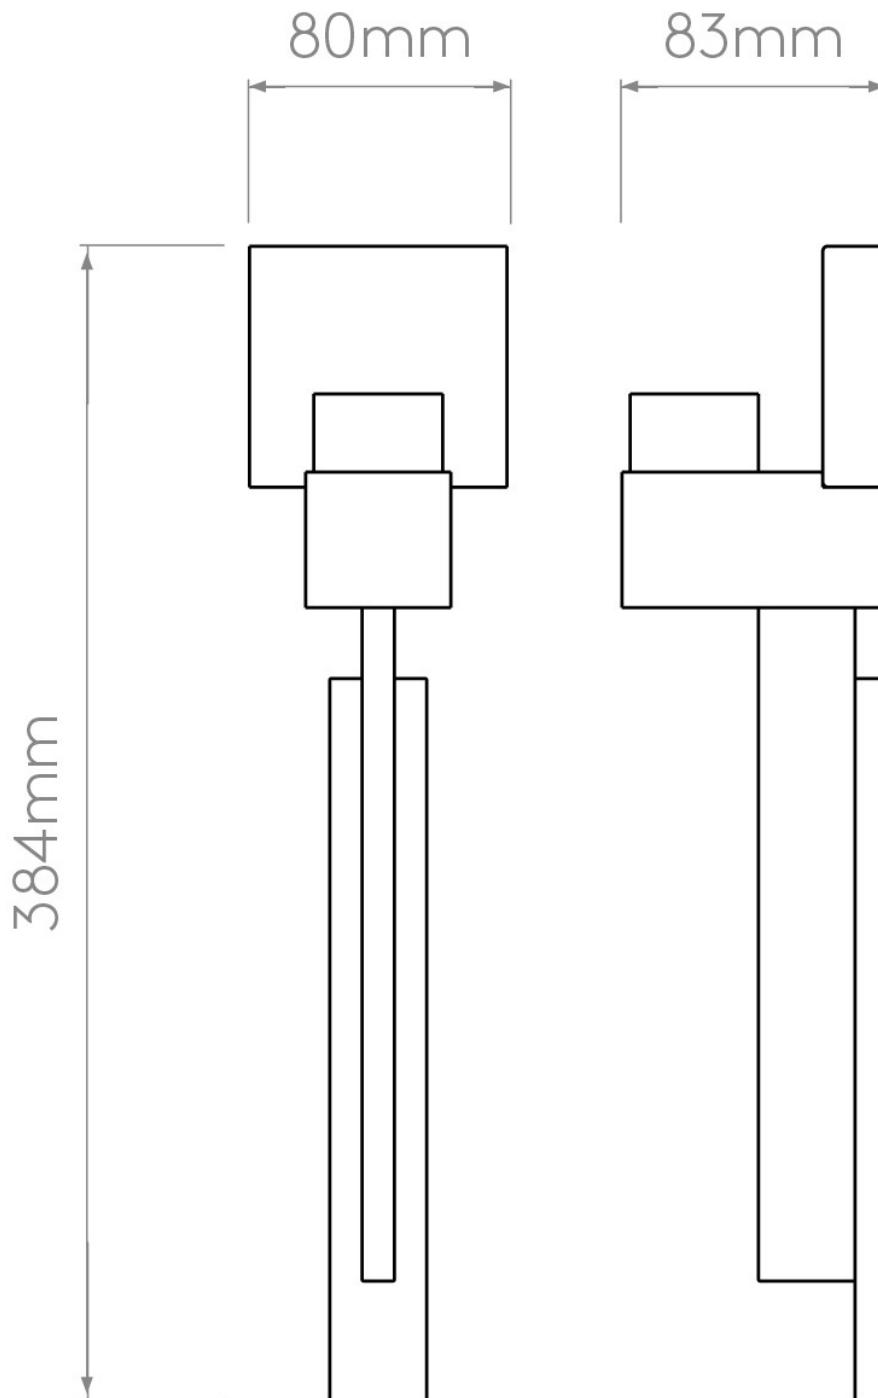

Astro Lighting - Tate 1334007 & 5026005 - Bronze Wall Light with Putty Shade

CONTACT