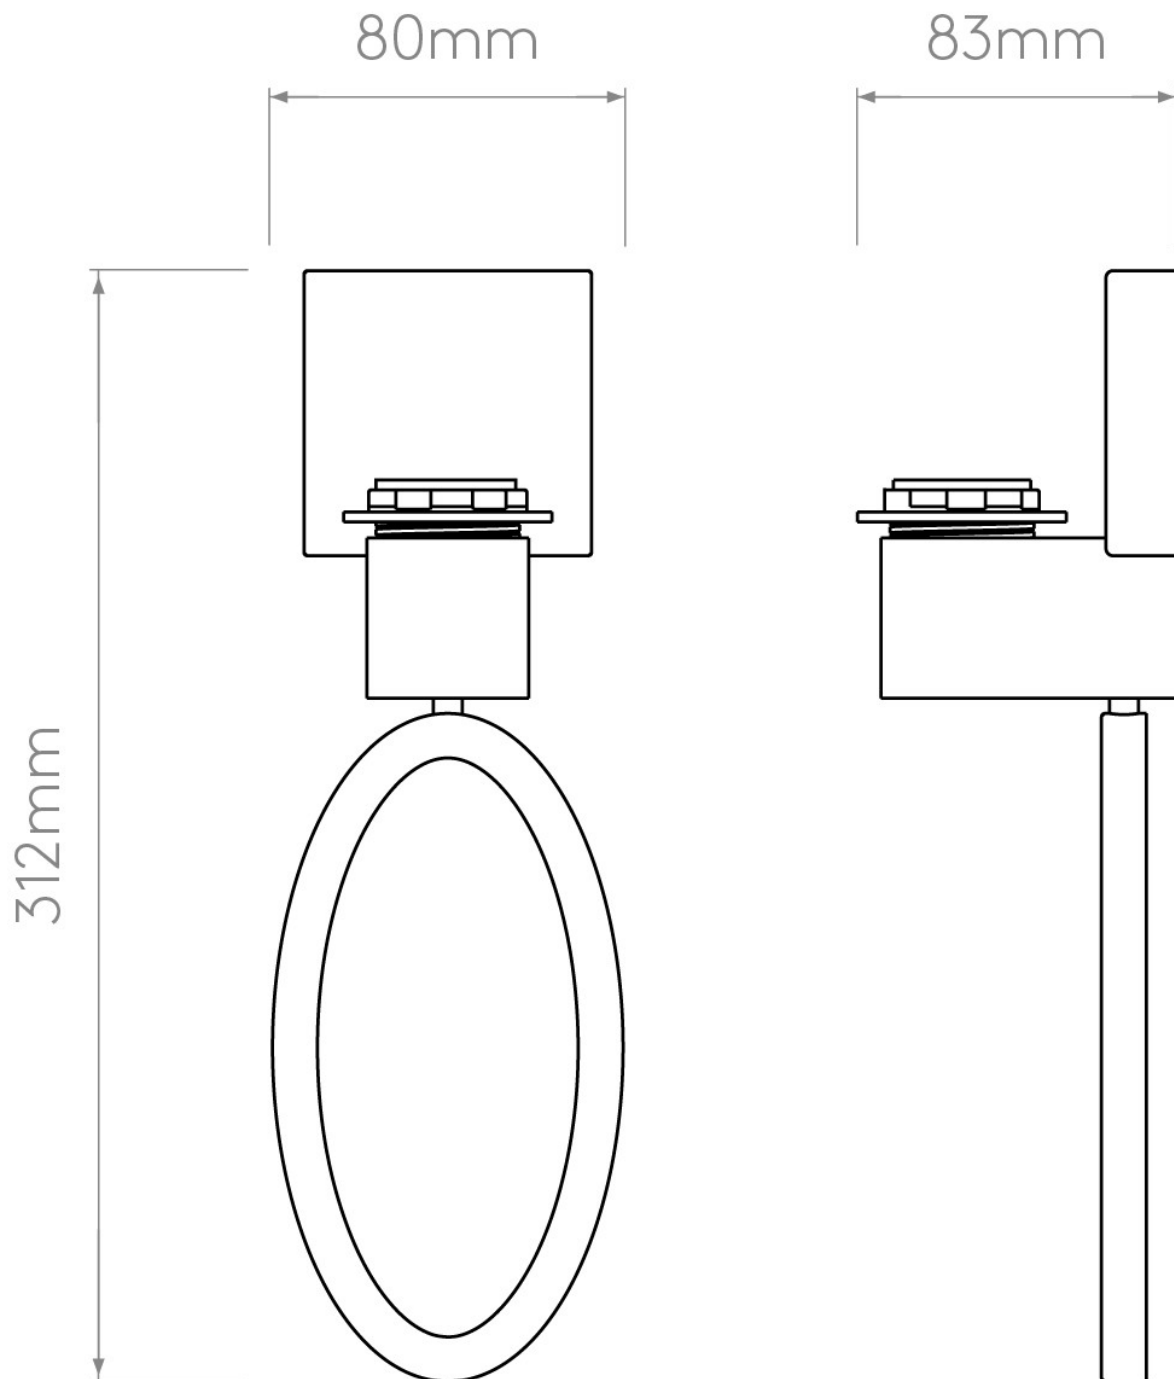

Astro Lighting - Lima 1318009 & 5026001 - Bronze Wall Light with White Shade

CONTACT