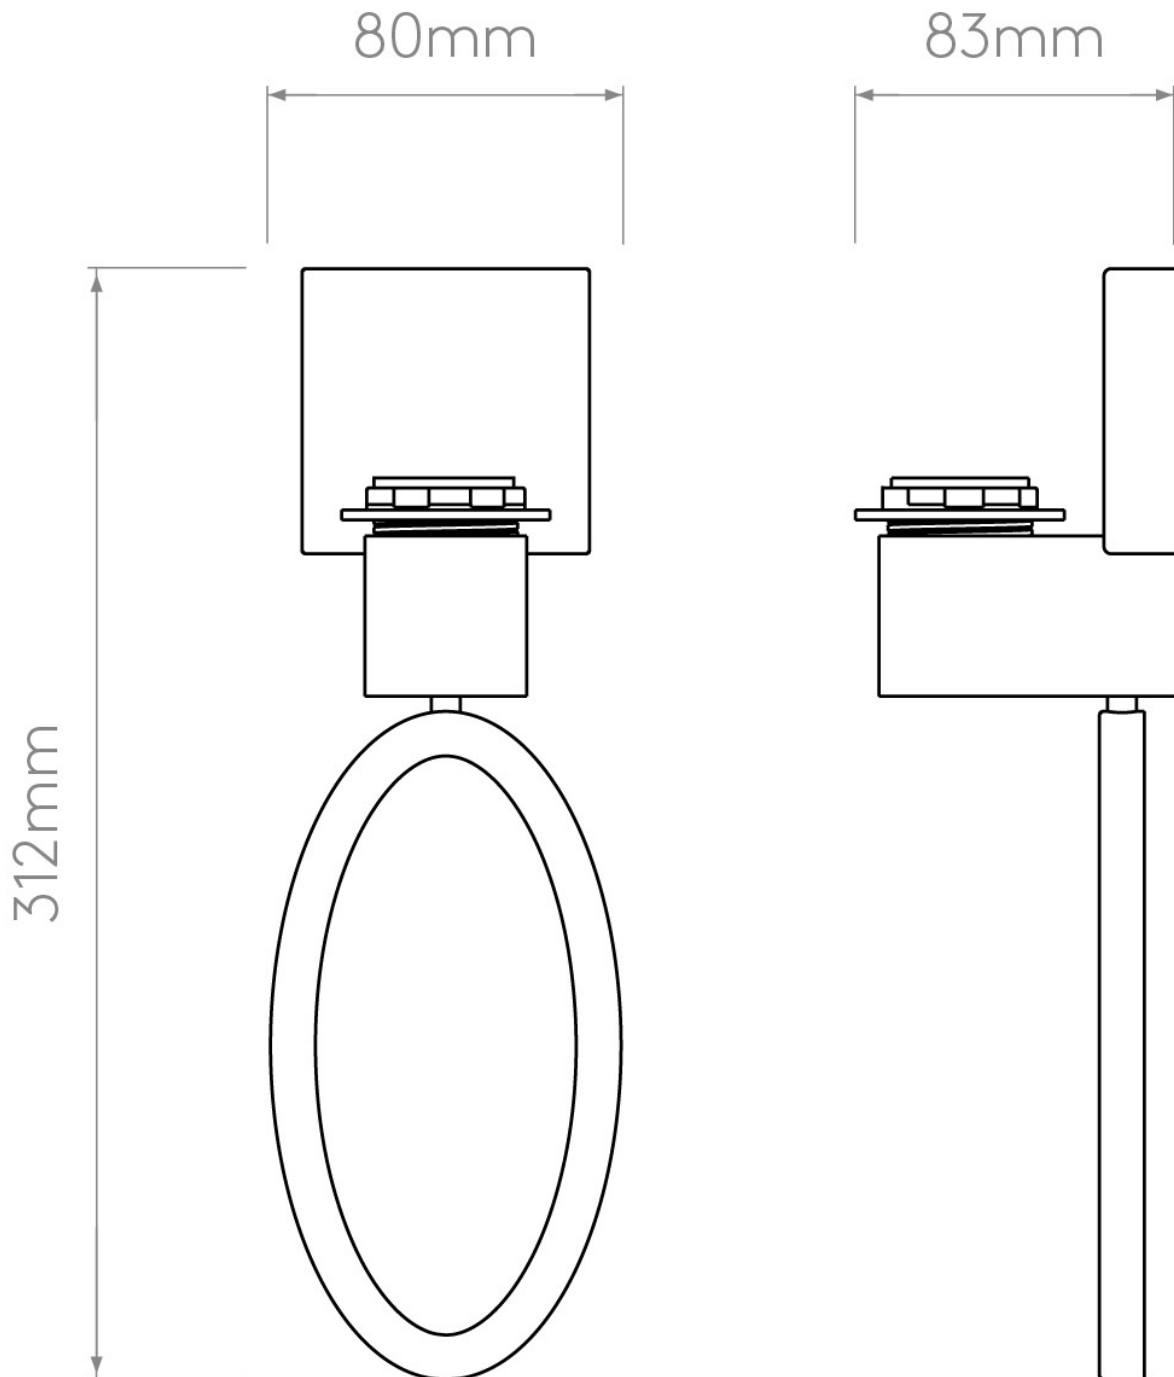

Astro Lighting - Lima 1318009 & 5026002 - Bronze Wall Light with Black Shade