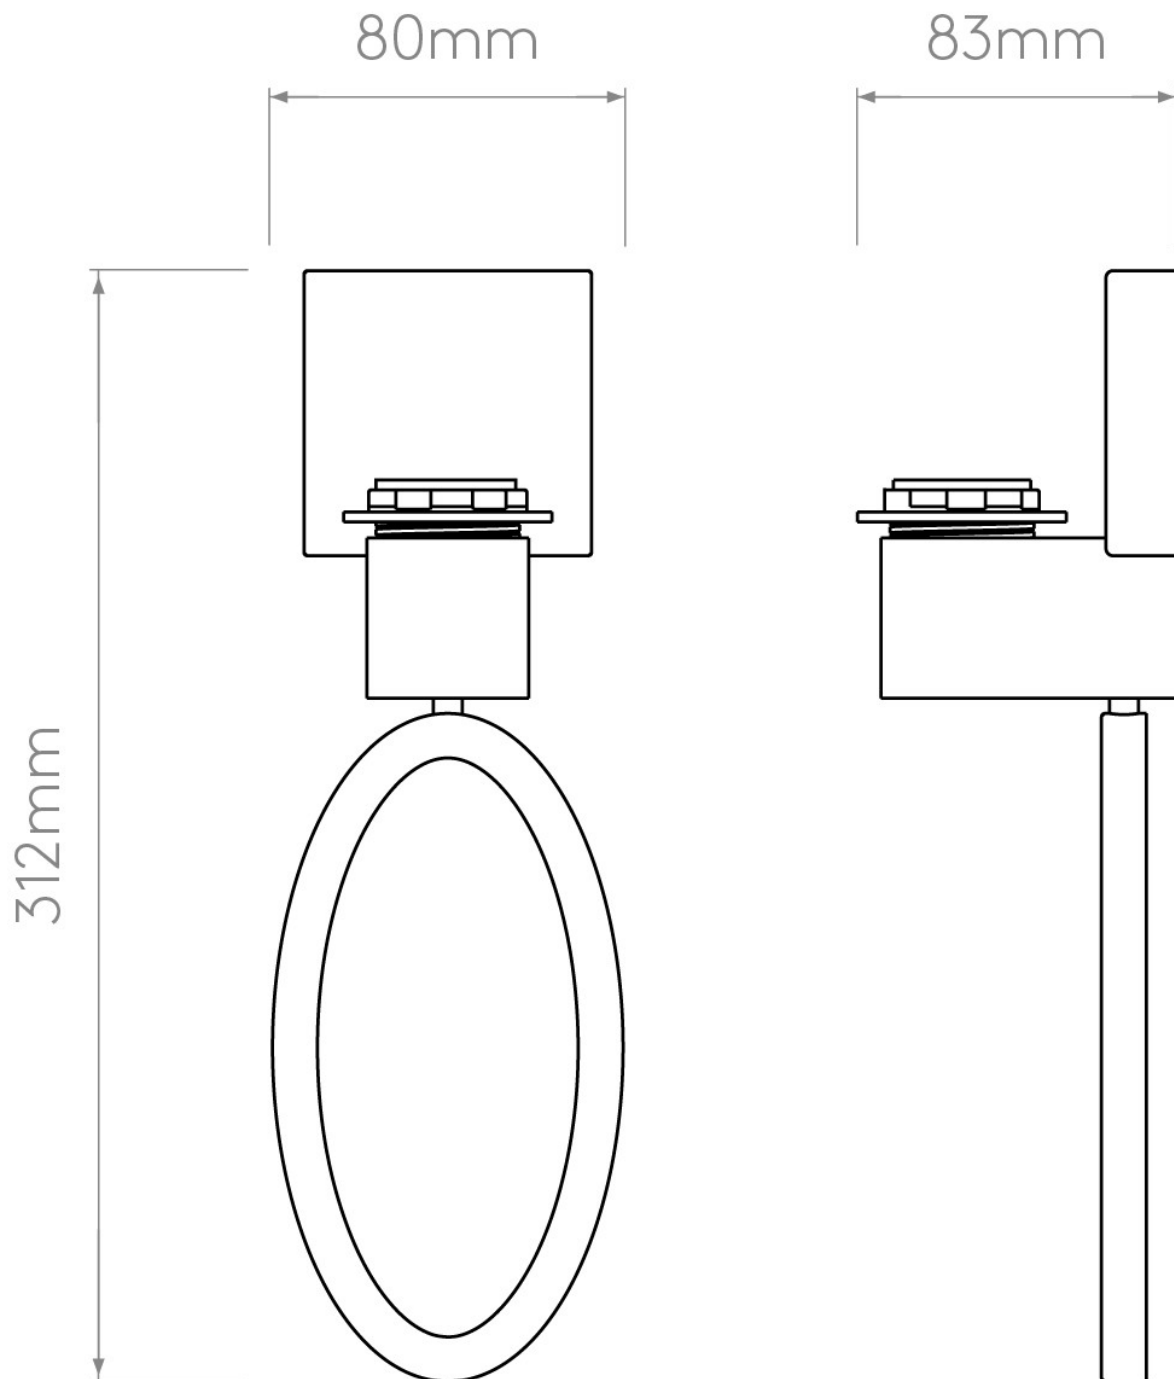

Astro Lighting - Lima 1318009 & 5026005 - Bronze Wall Light with Putty Shade

**CONTACT**