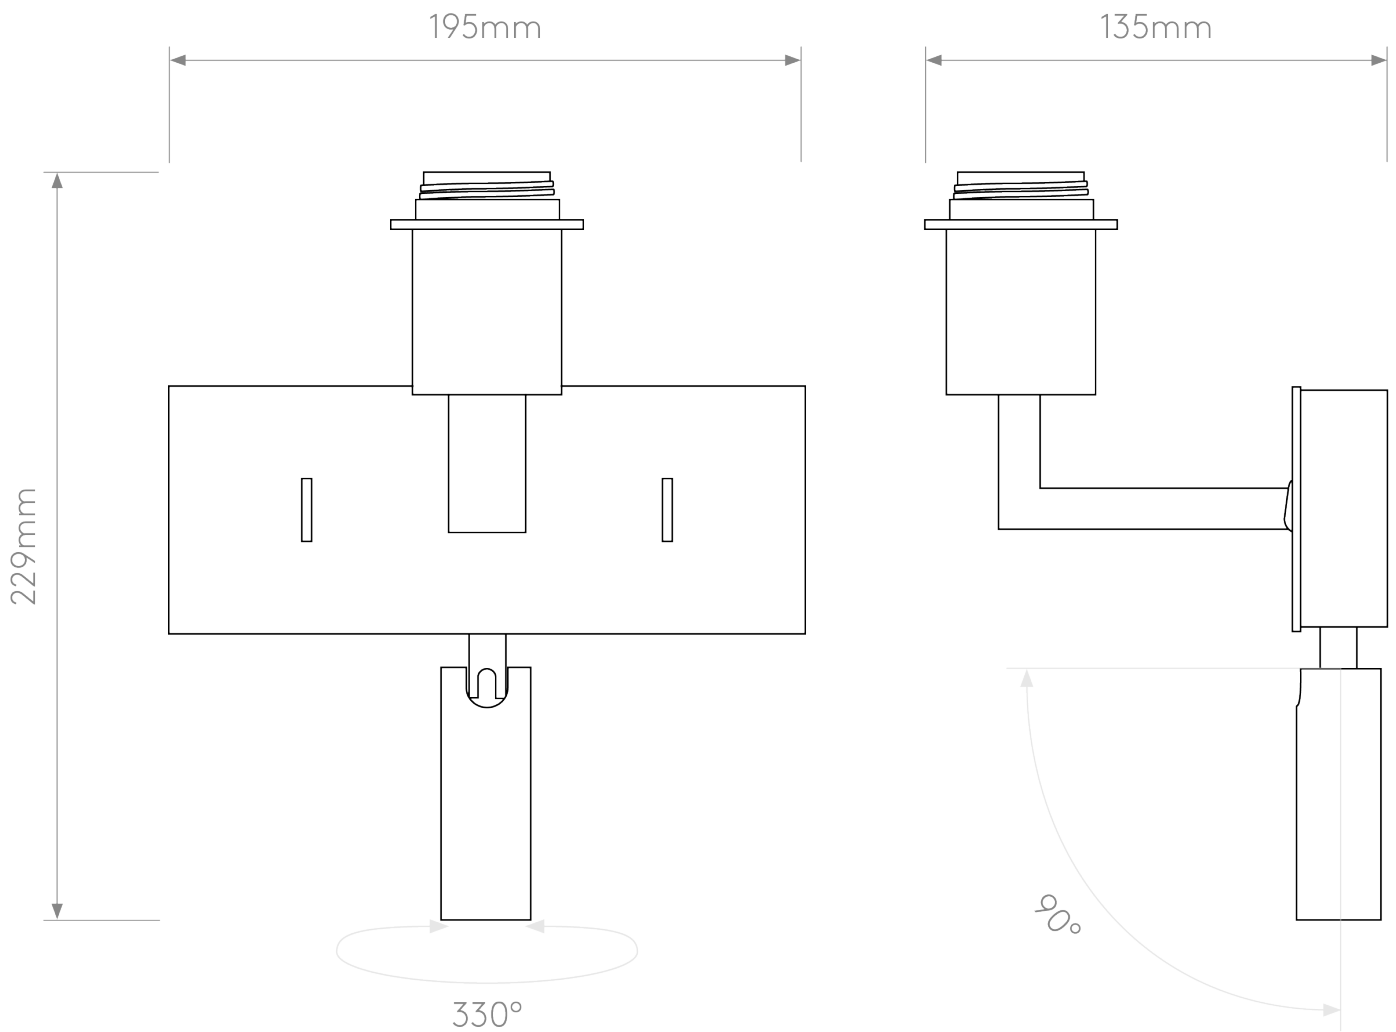

Astro Lighting - Park Lane Reader LED 1080051 & 5034001 - Bronze Reading Light with White Shade

CONTACT