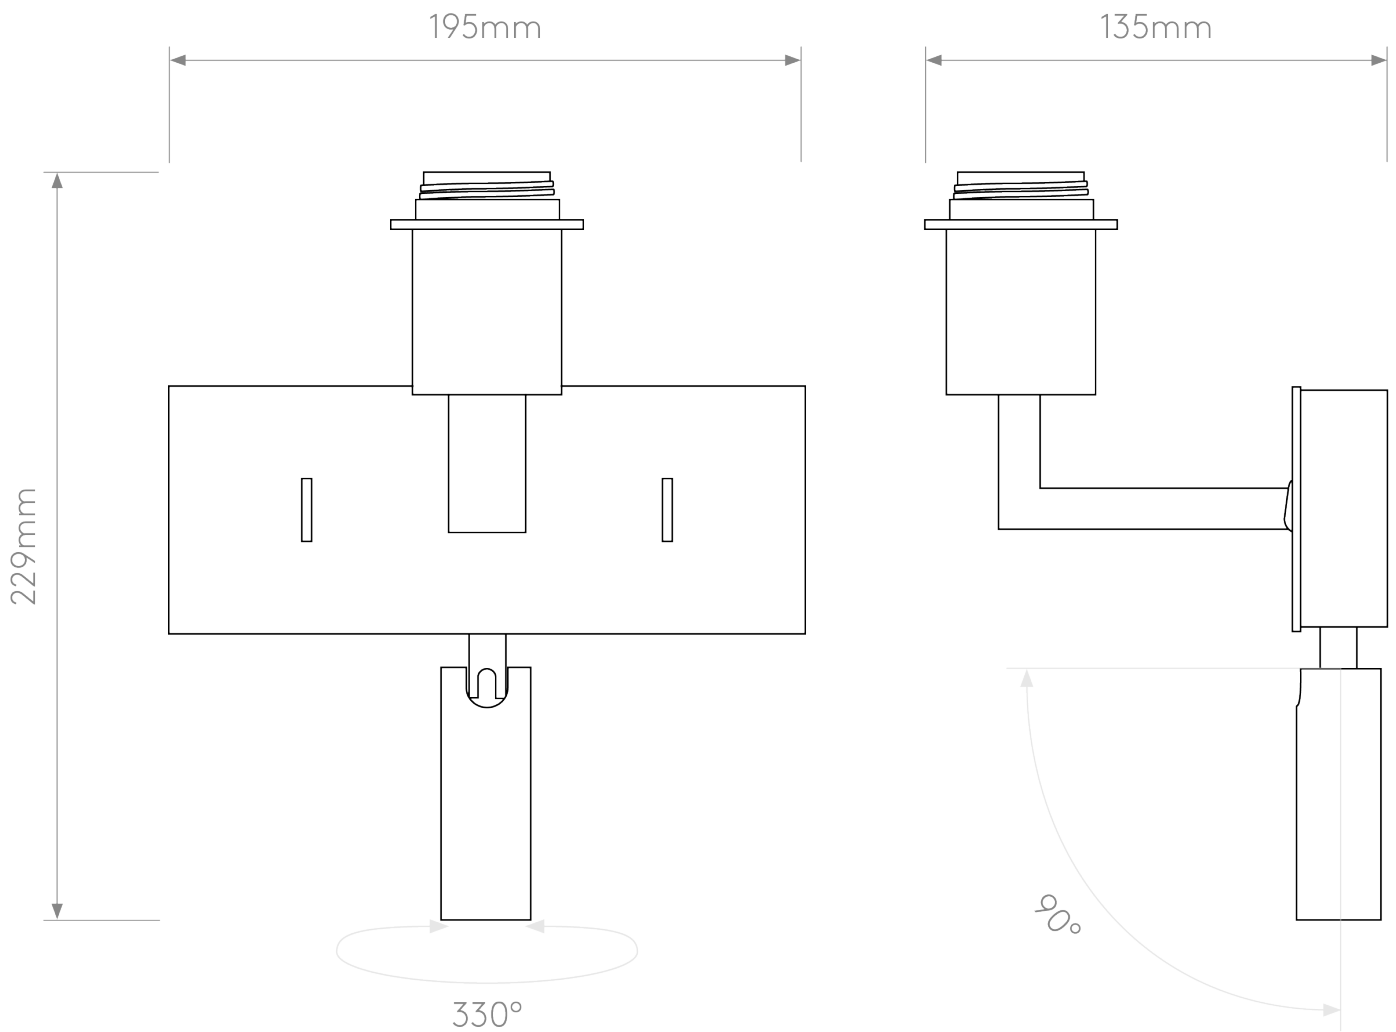

Astro Lighting - Park Lane Reader LED 1080051 & 5034003 - Bronze Reading Light with Oyster Shade

CONTACT