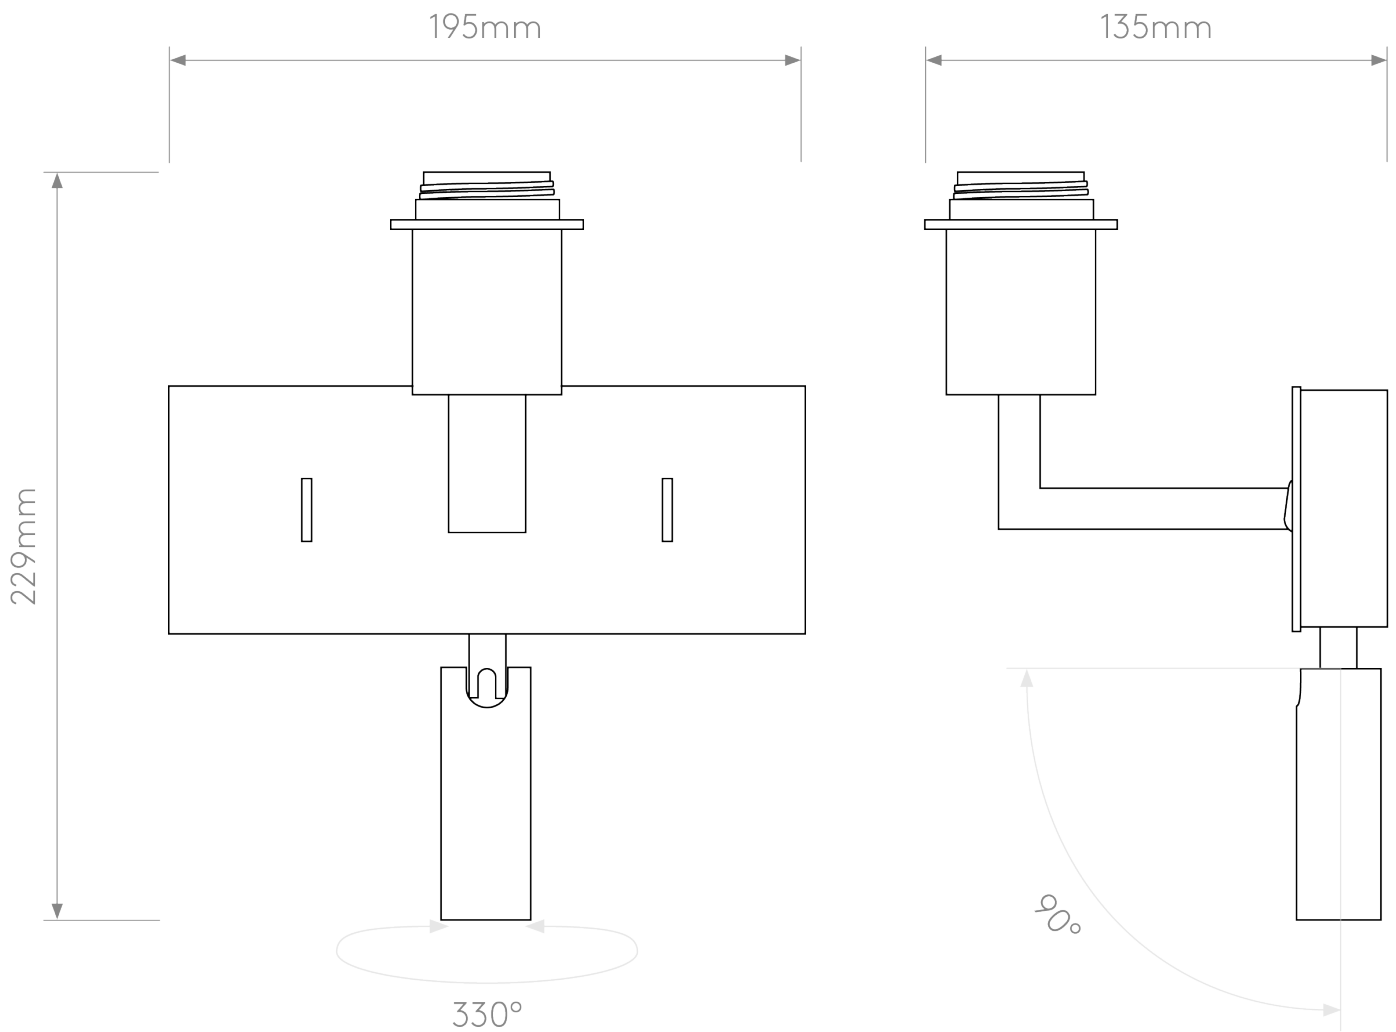

Astro Lighting - Park Lane Reader LED 1080051 & 5034004 - Bronze Reading Light with Putty Shade

CONTACT