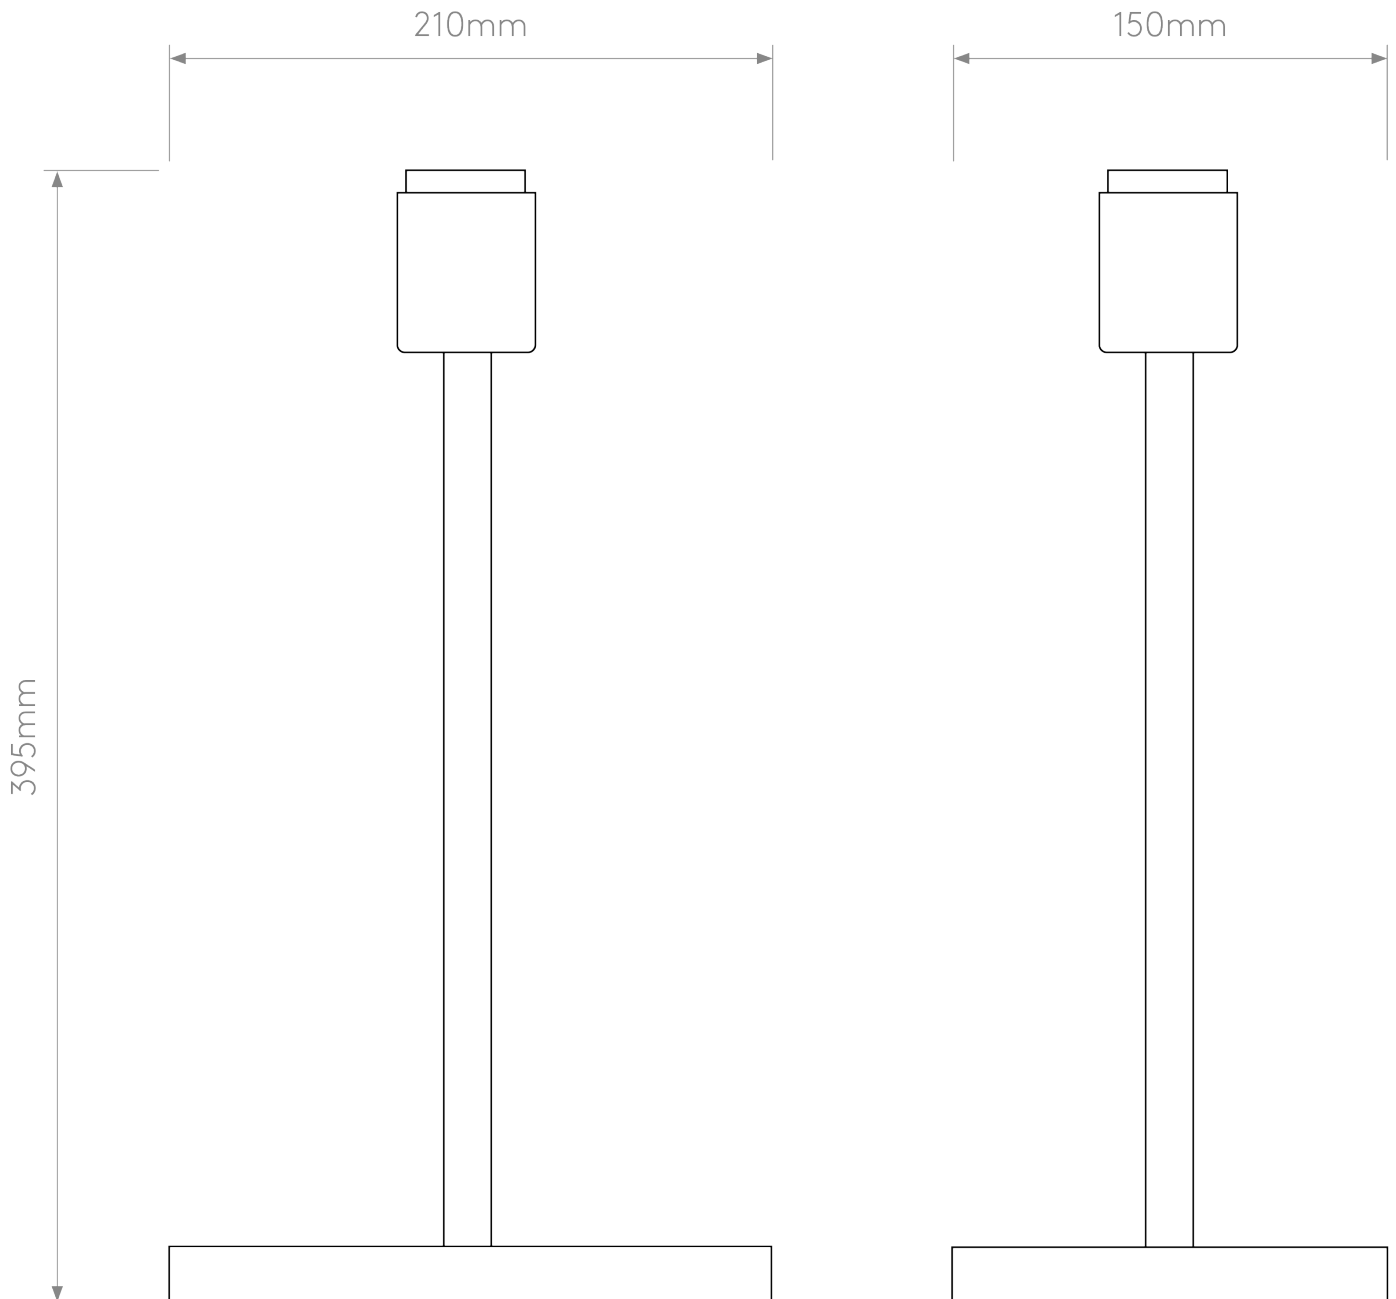

Astro Lighting - Park Lane Table 1080046 & 5034001 - Bronze Table Lamp with White Shade

CONTACT