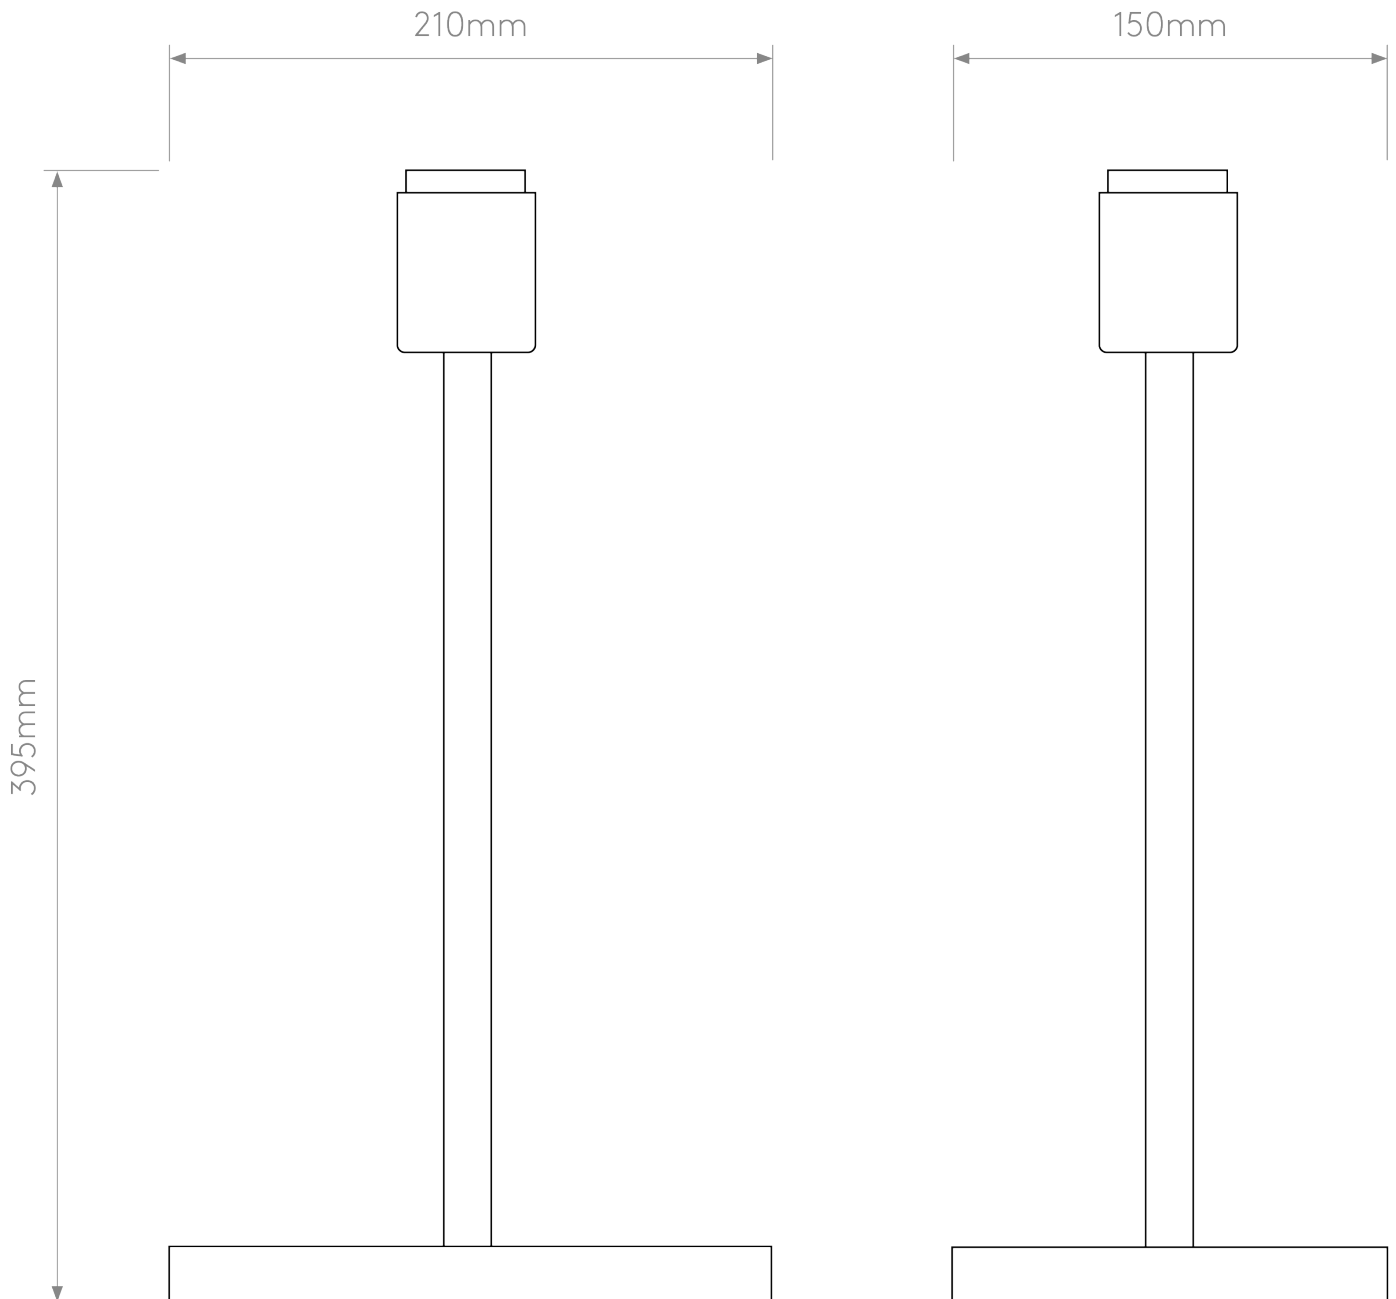

Astro Lighting - Park Lane Table 1080046 & 5034004 - Bronze Table Lamp with Putty Shade

**CONTACT**