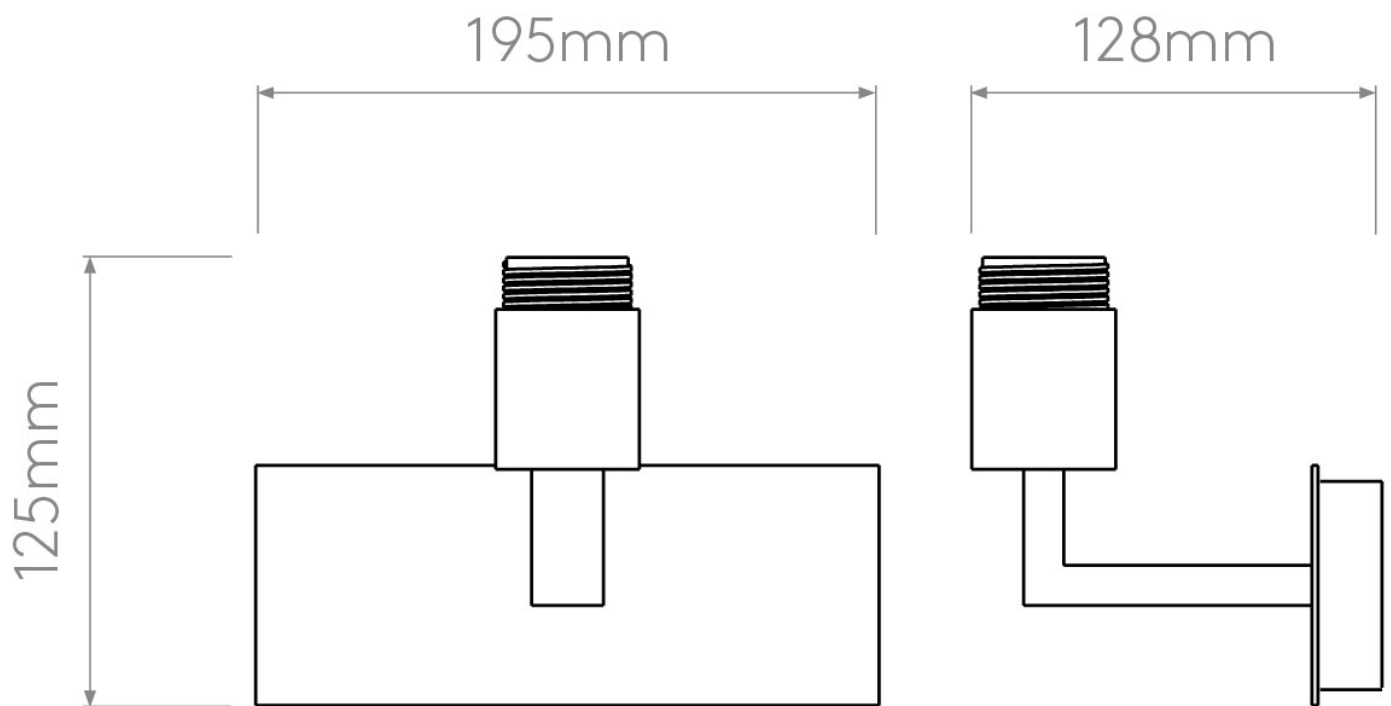

Astro Lighting - Park Lane Grande 1080045 & 5034003 - Bronze Wall Light with Oyster Shade

CONTACT