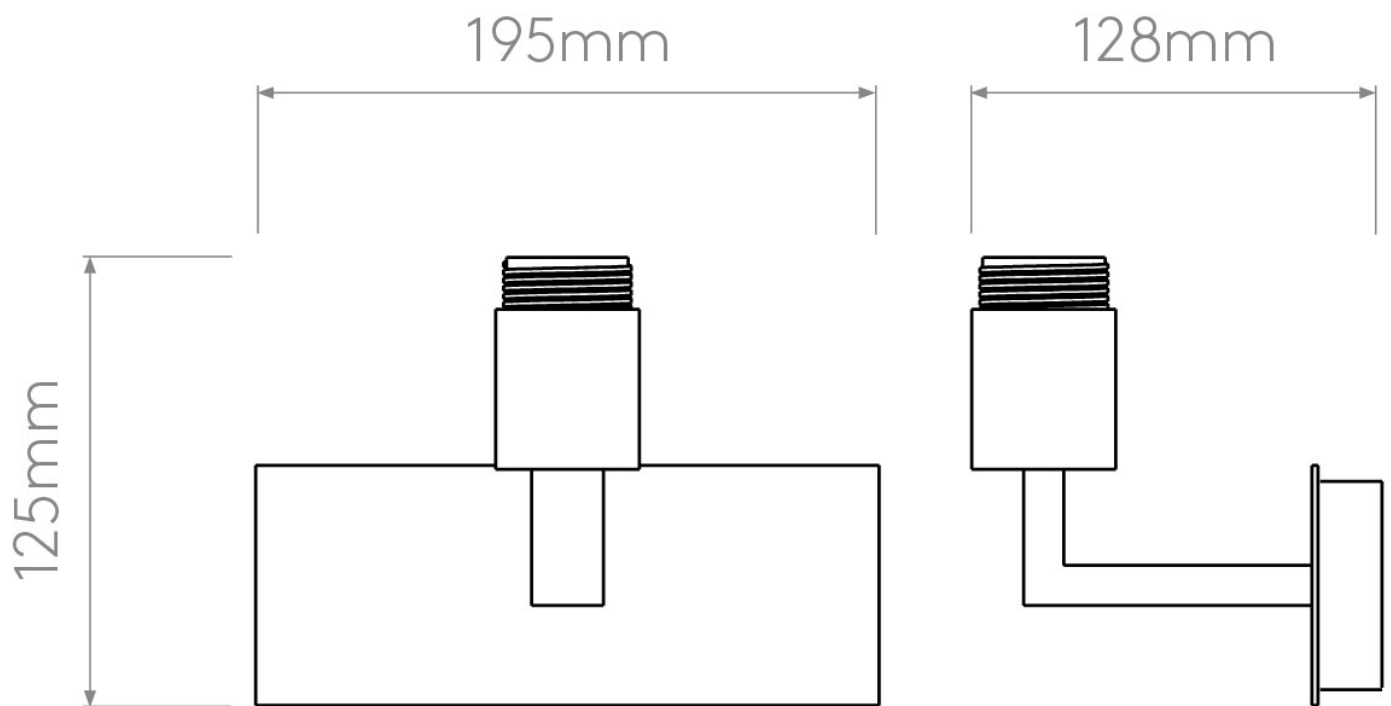

Astro Lighting - Park Lane Grande 1080045 & 5034004 - Bronze Wall Light with Putty Shade

CONTACT