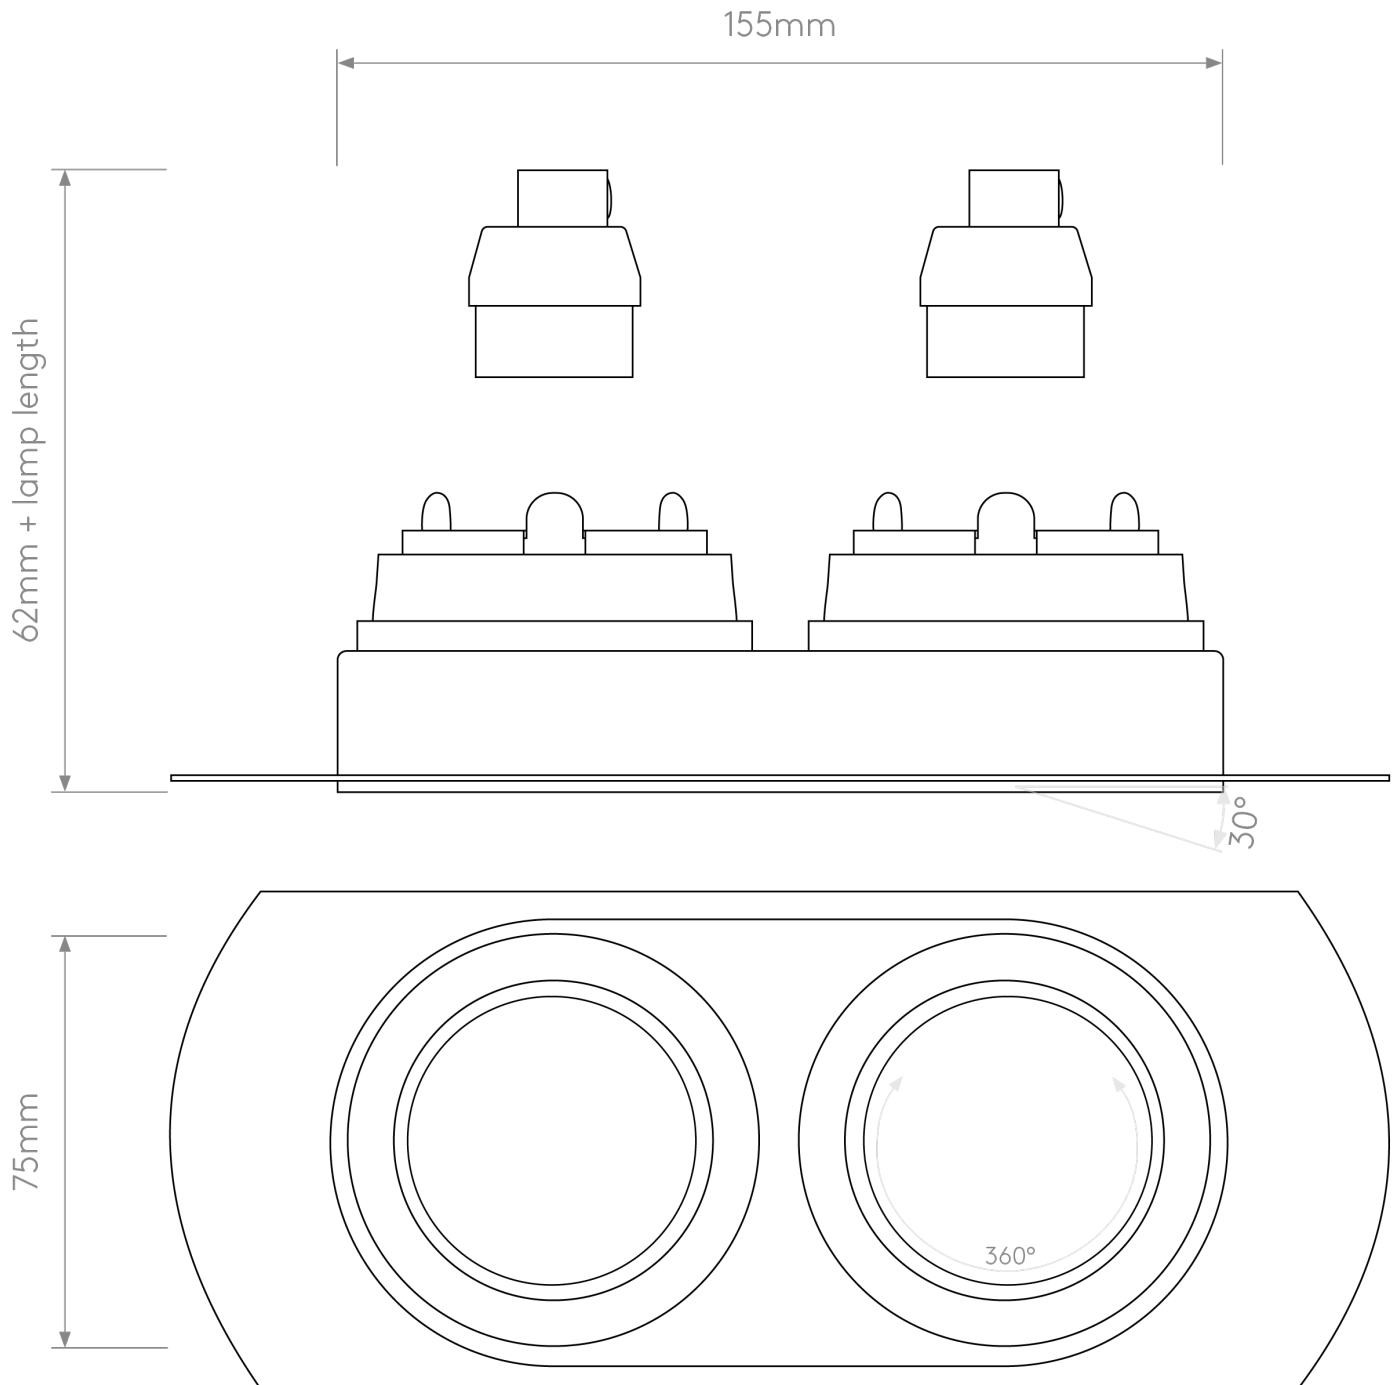

Astro Lighting - Trimless Round Twin Adjustable 1248021 - Matt White Downlight/Recessed

CONTACT