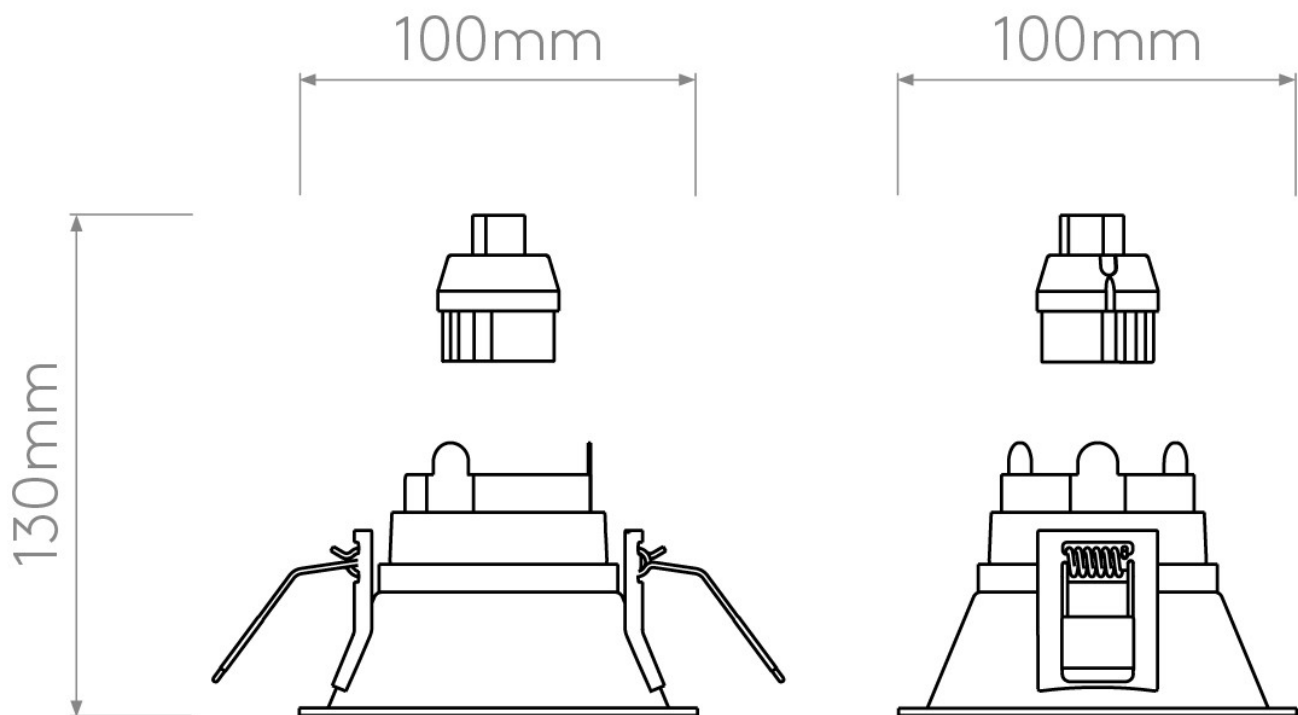

Astro Lighting - Minima Square Fixed 1249038 - IP65 Fire Rated Matt White Downlight/Recessed

Please note that some dimensions may vary slightly due to manufacturing tolerances, this includes cable entry and fixing holes