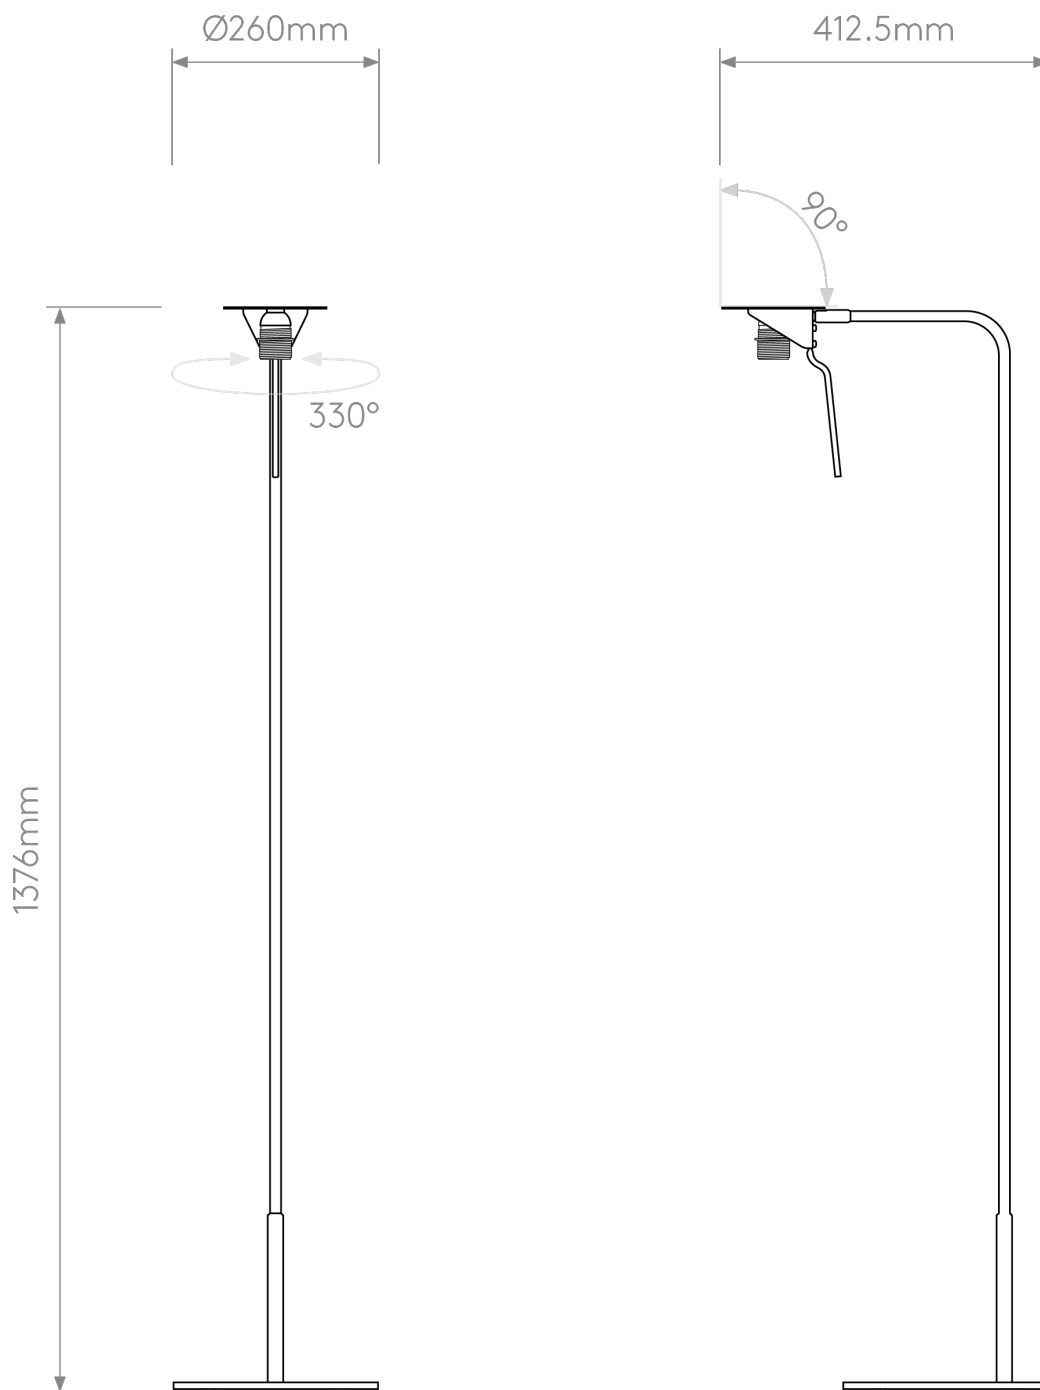

Astro Lighting - Mitsu - 5018031 & 1394012 - Bronze Black White Floor Reading Lamp

CONTACT