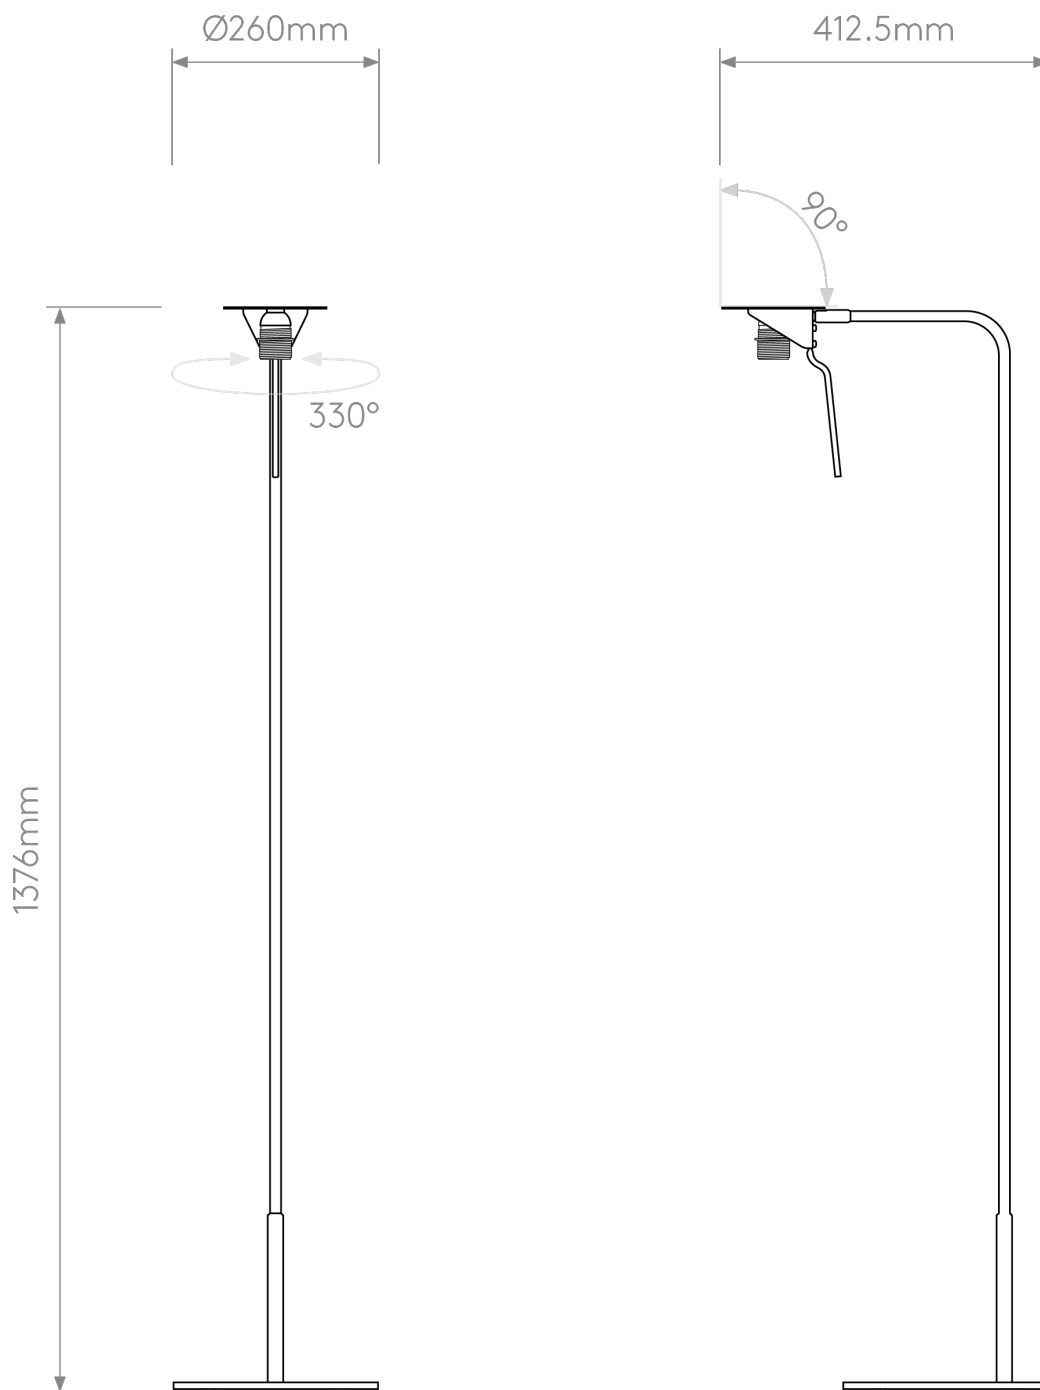

Astro Lighting - Mitsu - 5018033 & 1394012 - Bronze Black Oyster Floor Reading Lamp

**CONTACT**