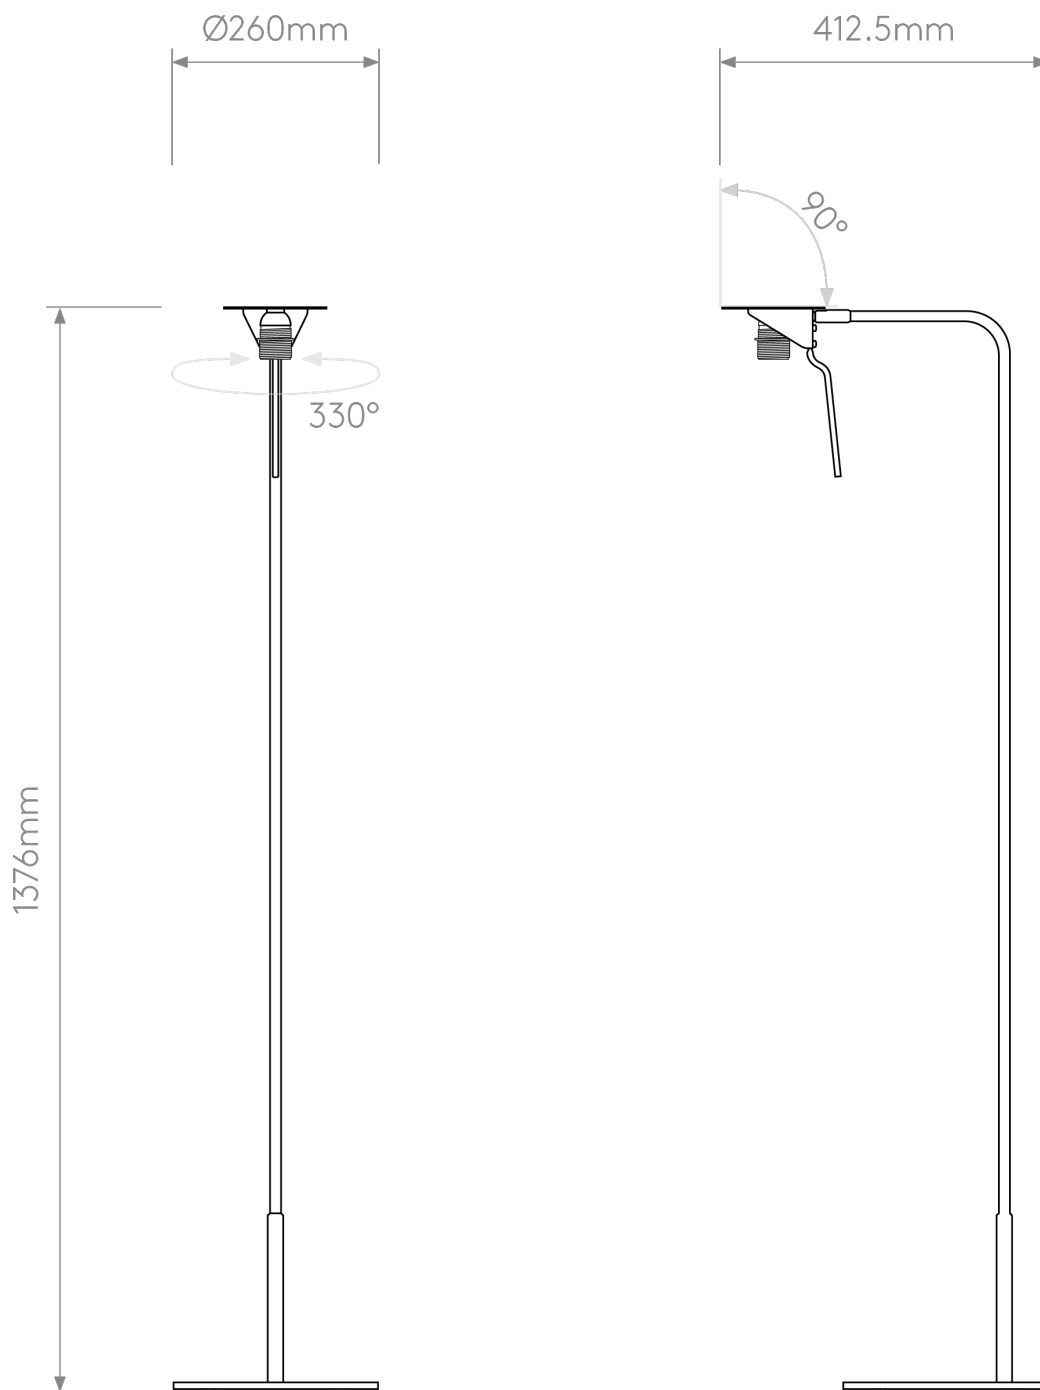

Astro Lighting - Mitsu - 5018034 & 1394012 - Bronze Black Putty Floor Reading Lamp

CONTACT