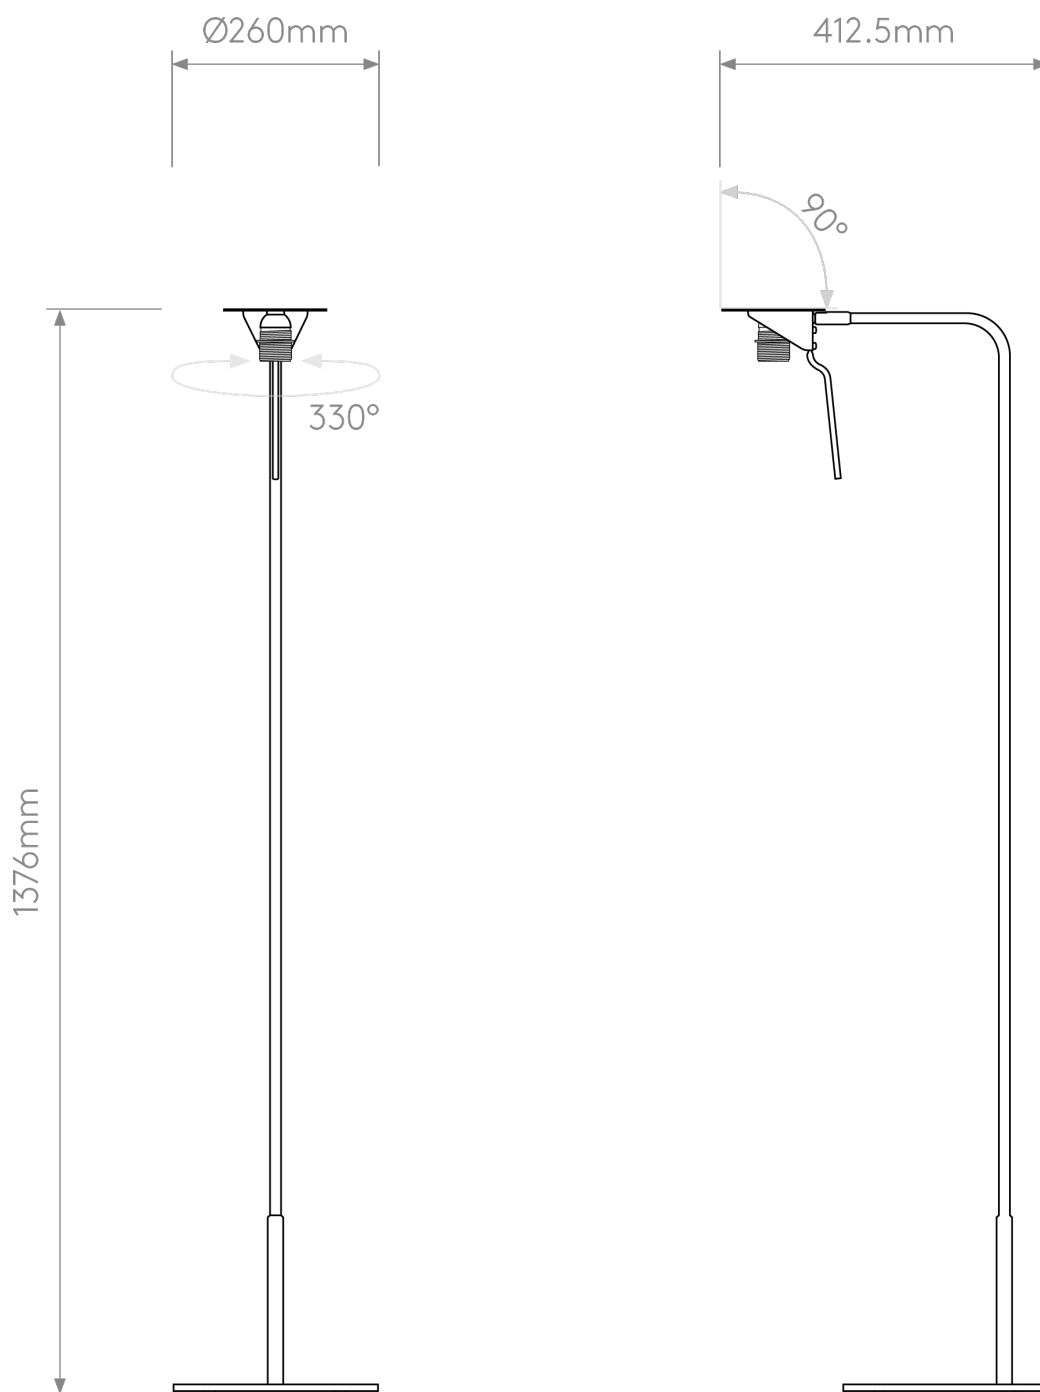

Astro Lighting - Mitsu - 5018031 & 1394011 - Nickel Black White Floor Reading Lamp

**CONTACT**