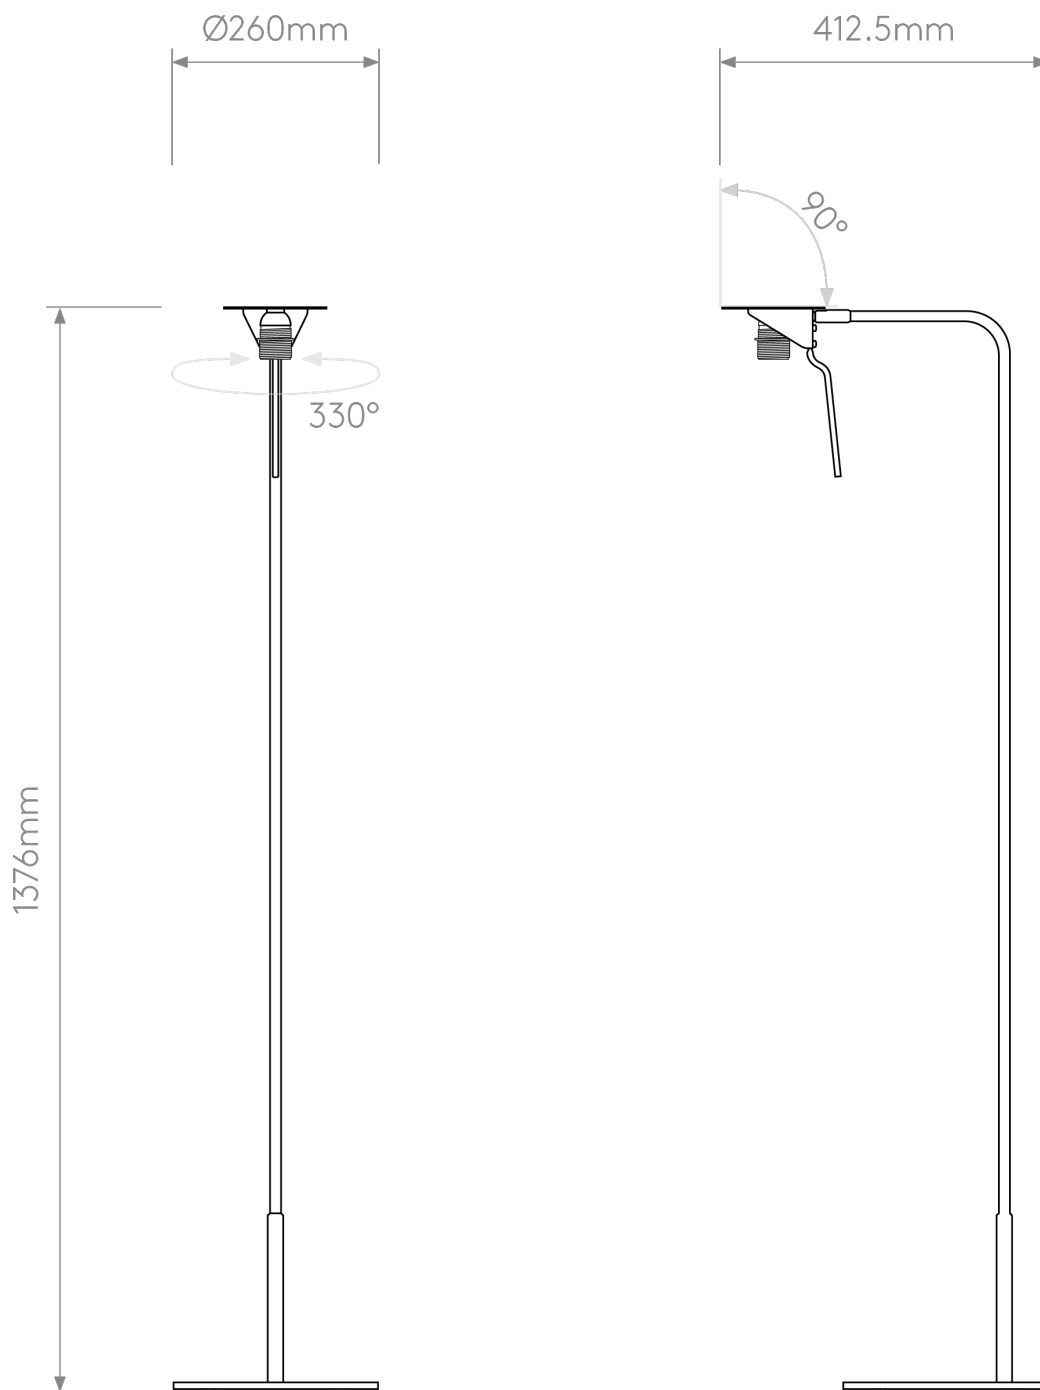

Astro Lighting - Mitsu - 5018033 & 1394011 - Nickel Black Oyster Floor Reading Lamp

CONTACT