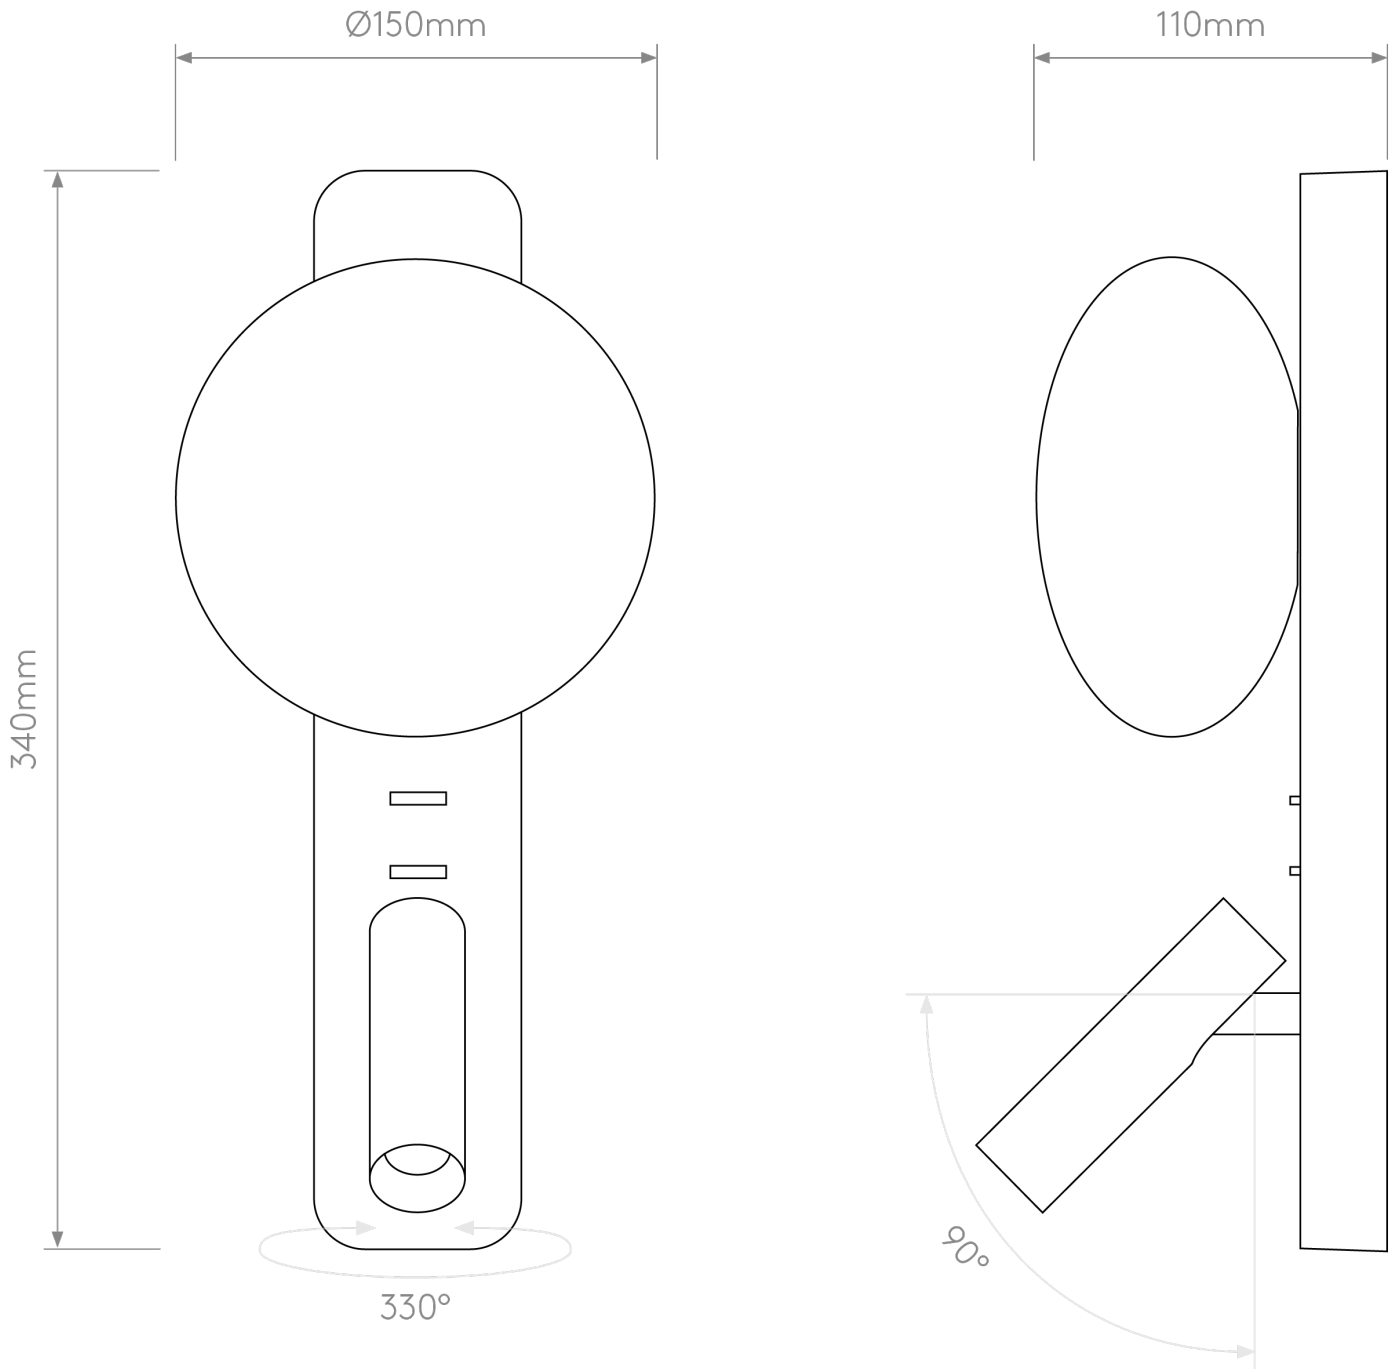

Astro Lighting - Zeppo - 1176010 - Nickel Frosted Glass Reading Wall Light

**CONTACT**