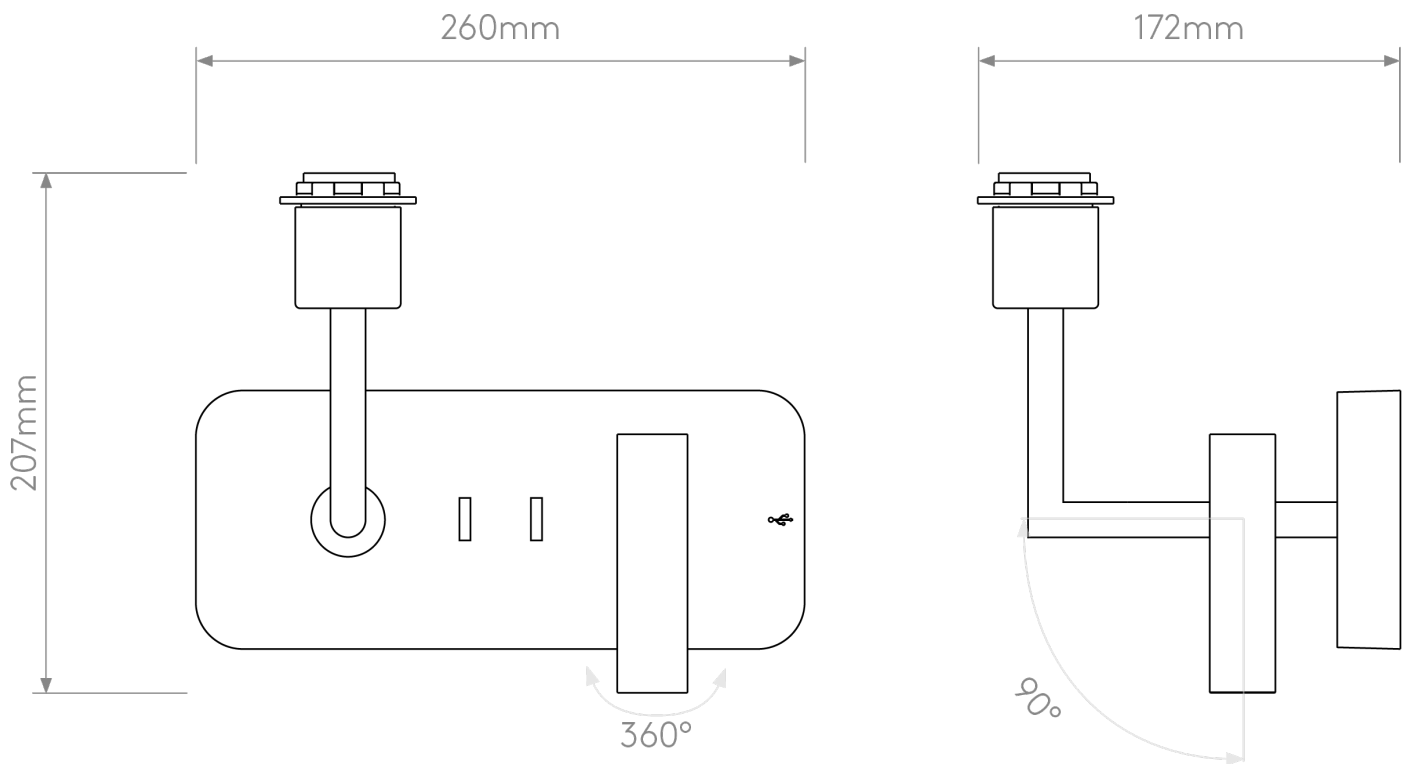

Astro Lighting - Side by Side - 1406013 - Black Excluding Shade Reading Wall Light

**CONTACT**