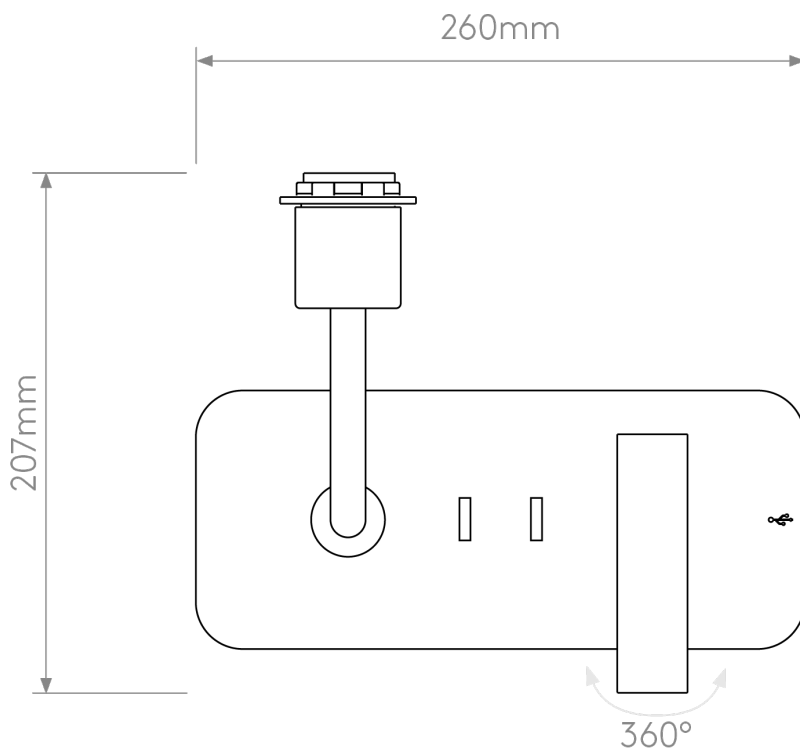

Astro Lighting - Side by Side - 5035003 & 1406013 - Black White Reading Wall Light

CONTACT