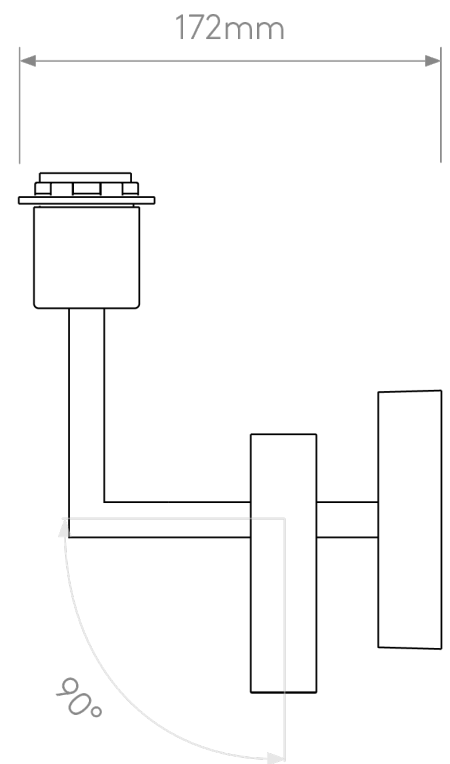

Astro Lighting - Side by Side - 5035003 & 1406013 - Black White Reading Wall Light

CONTACT