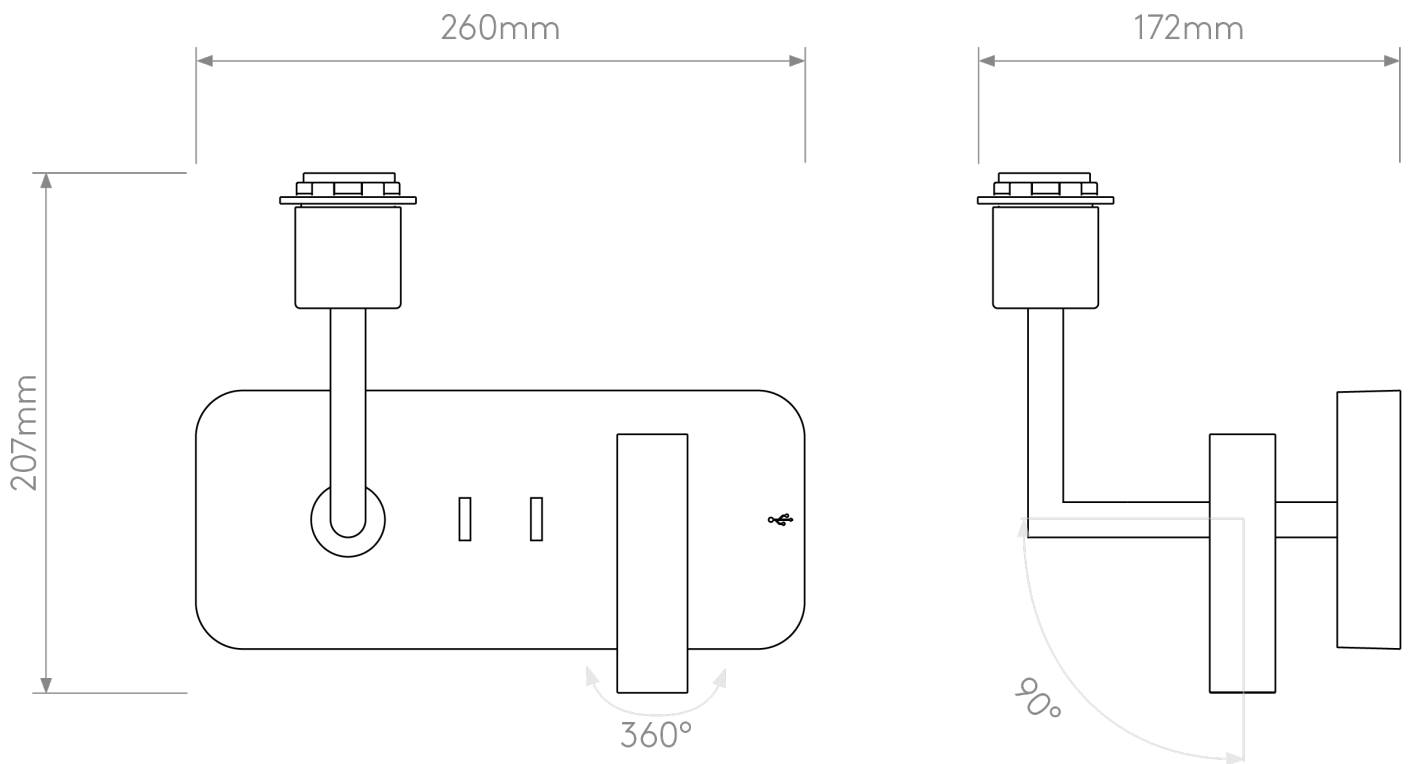

Astro Lighting - Side by Side - 5035004 & 1406013 - Black Reading Wall Light

CONTACT