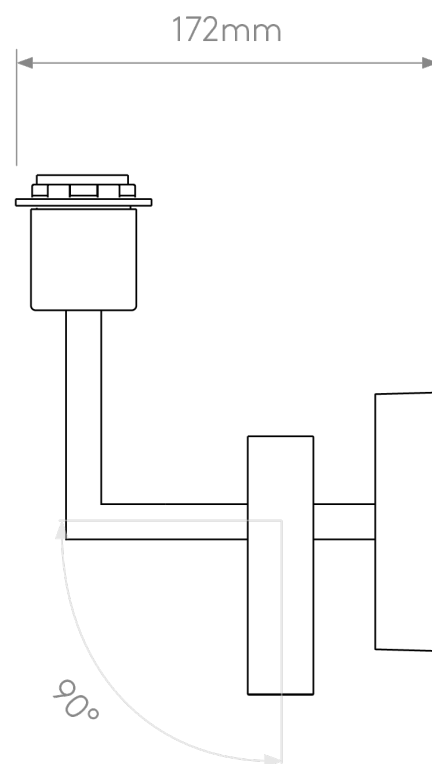

Astro Lighting - Side by Side - 5035005 & 1406013 - Black Putty Reading Wall Light

CONTACT