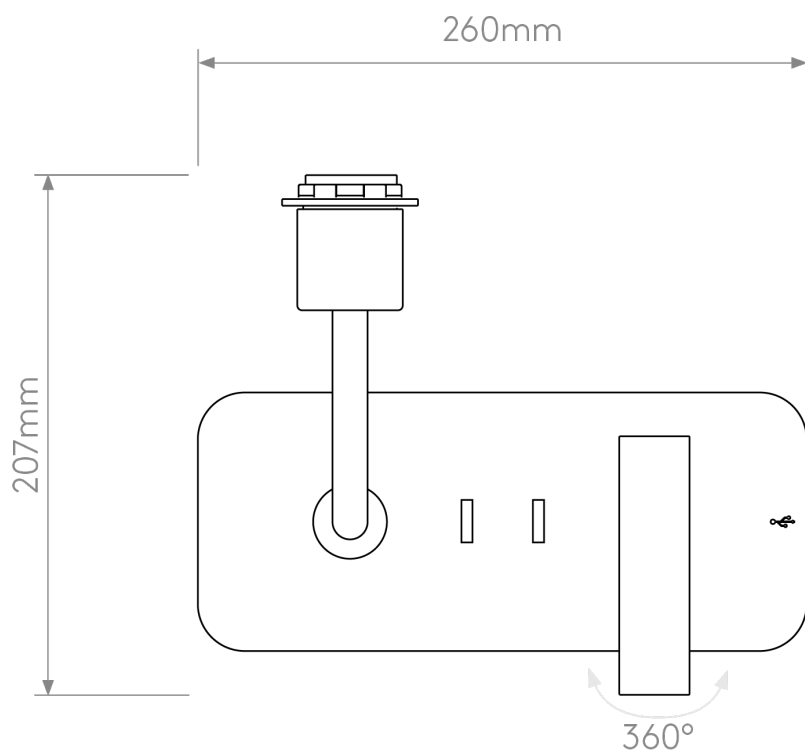

Astro Lighting - Side by Side - 5035005 & 1406013 - Black Putty Reading Wall Light

CONTACT