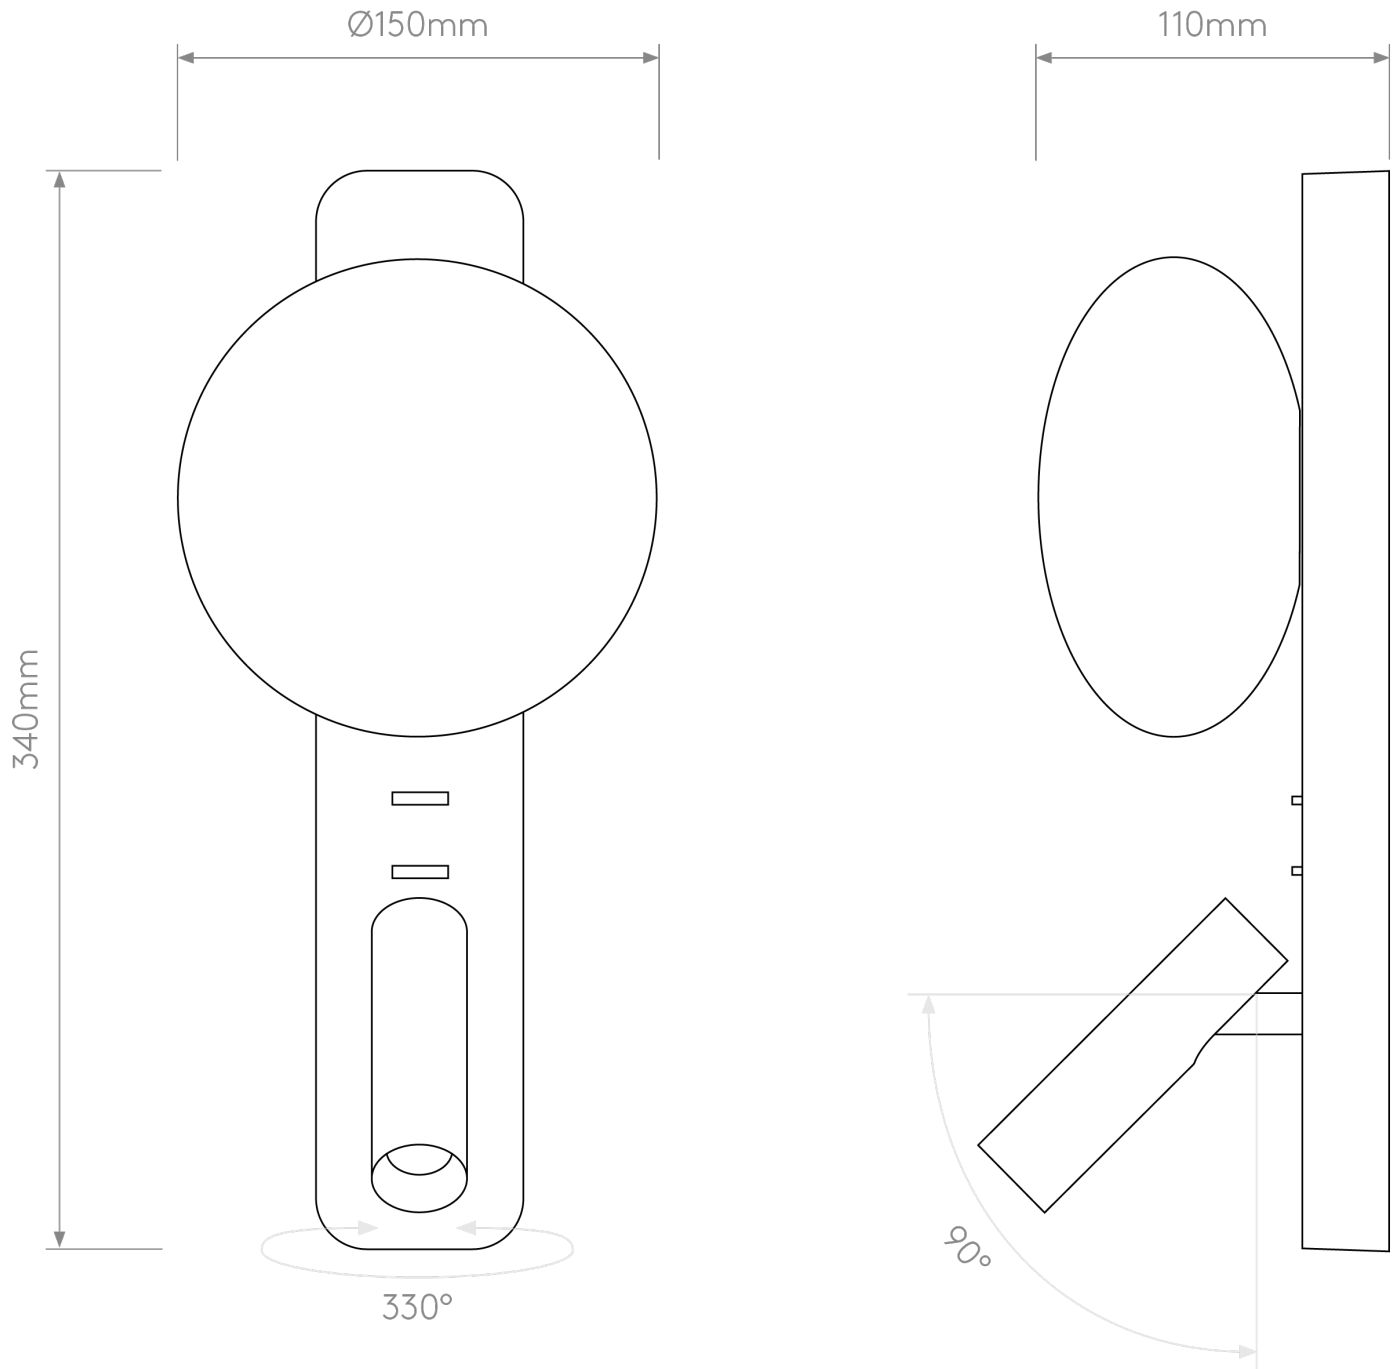

Astro Lighting - Zeppo - 1176008 - White Frosted Glass Reading Wall Light

**CONTACT**