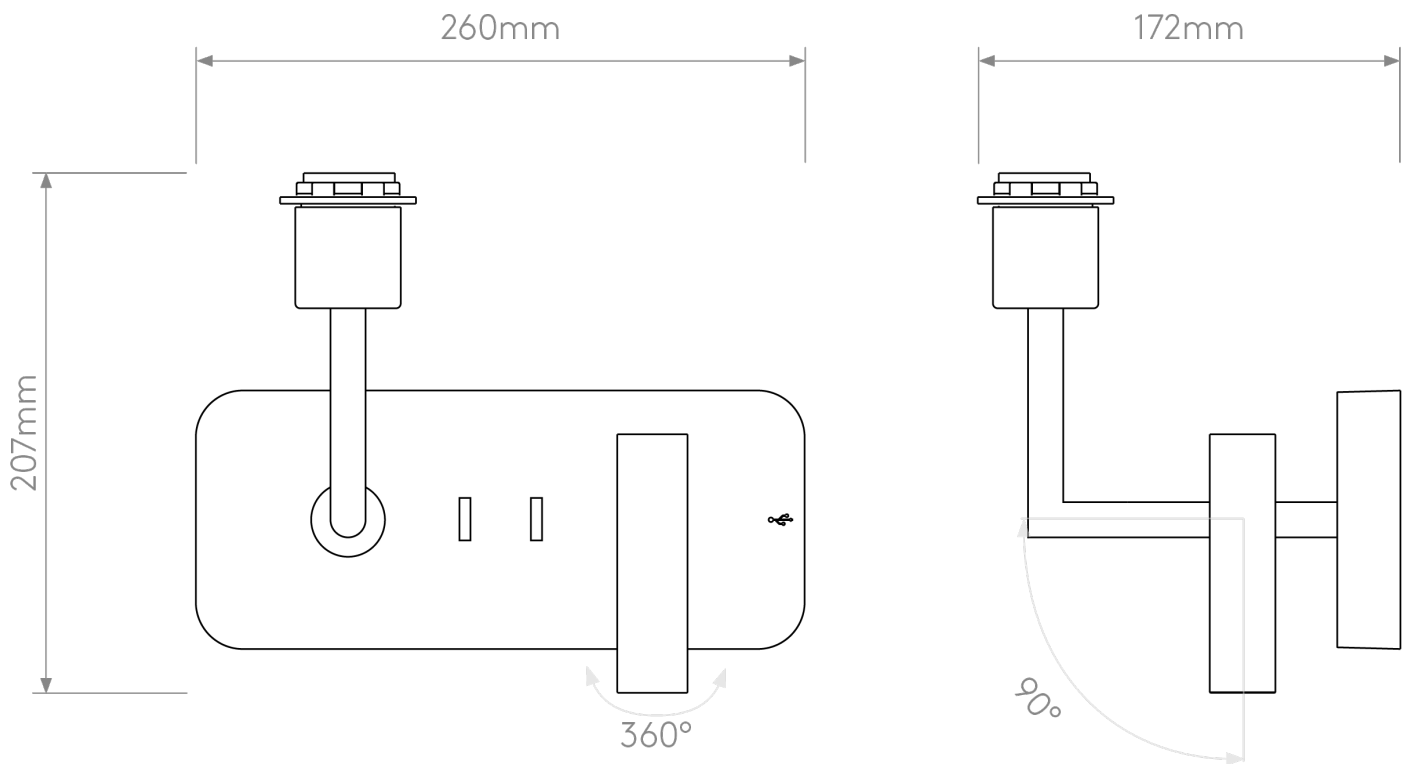

Astro Lighting - Side by Side - 1406014 - Nickel Excluding Shade Reading Wall Light

CONTACT